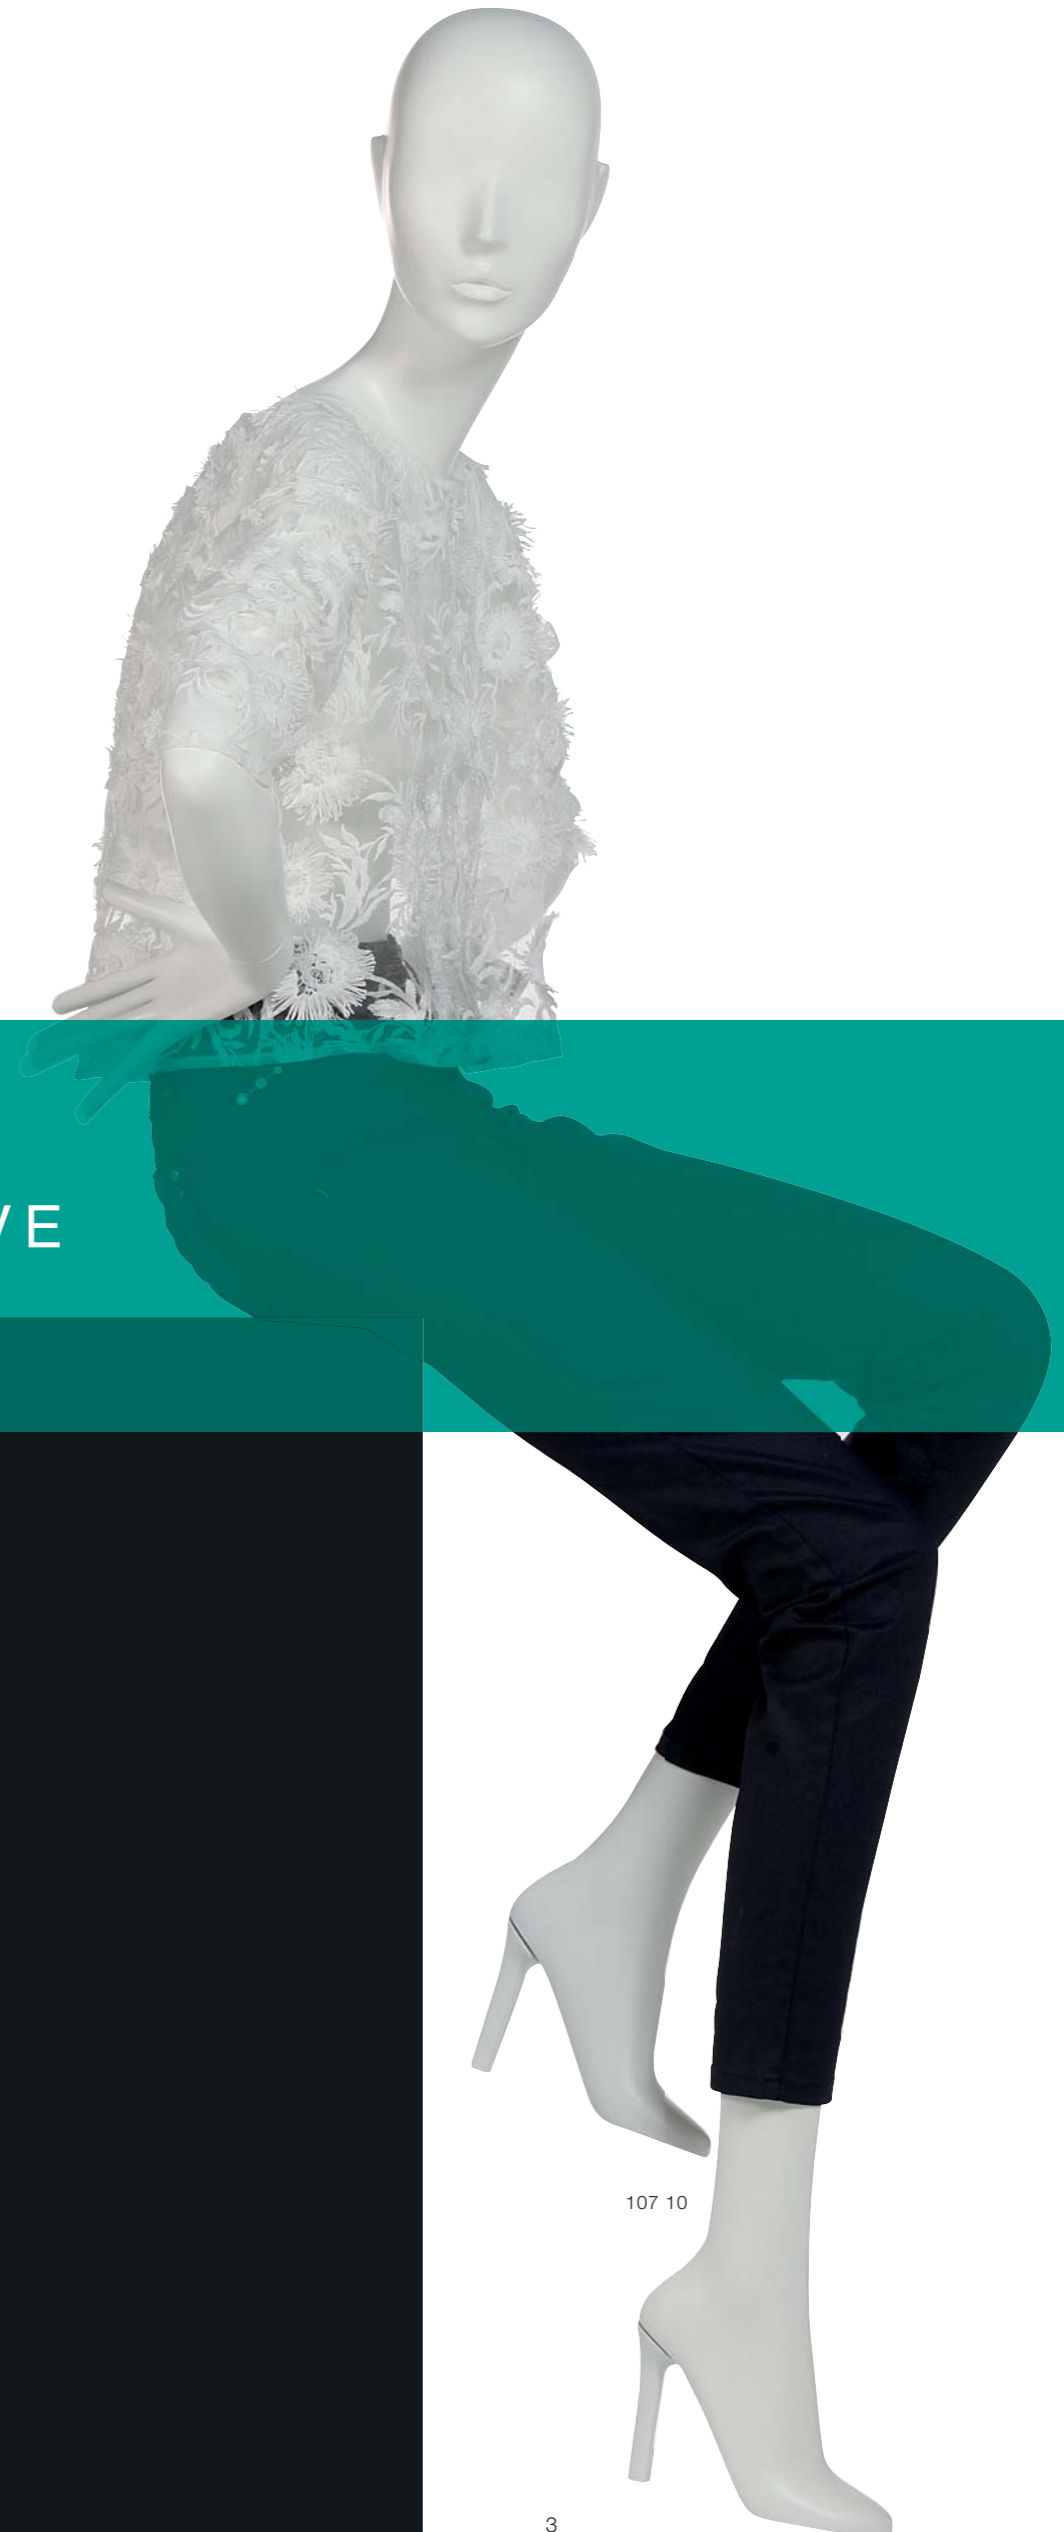

# extravagant

COLLECTION SLEEK  
fashion diva,  
sleek and subtle,  
delightfully  
expressive.

e v o l u t i o n  
i n s p i r a t i o n  
r e v o l u t i o n  
i n n o v a t i o n

DELIGHTFULLY EXPRESSIVE

107 10

SLEEK IS A VERY MODERN AND EXPRESSIVE COLLECTION. HER SLENDER LINES AND HER DRAMATIC CHARACTER GIVE HER A RATHER FORCEFULL PRESENCE.

107 02

107 03

THE COLLECTION ALSO COMES IN A VERSION OF ABSTRACT HEAD WITH REMOVABLE LIPS ( CHOOSE FROM A SELECTION OF 250 DIFFERENT COLOURS AND STYLES OF LIPS ).