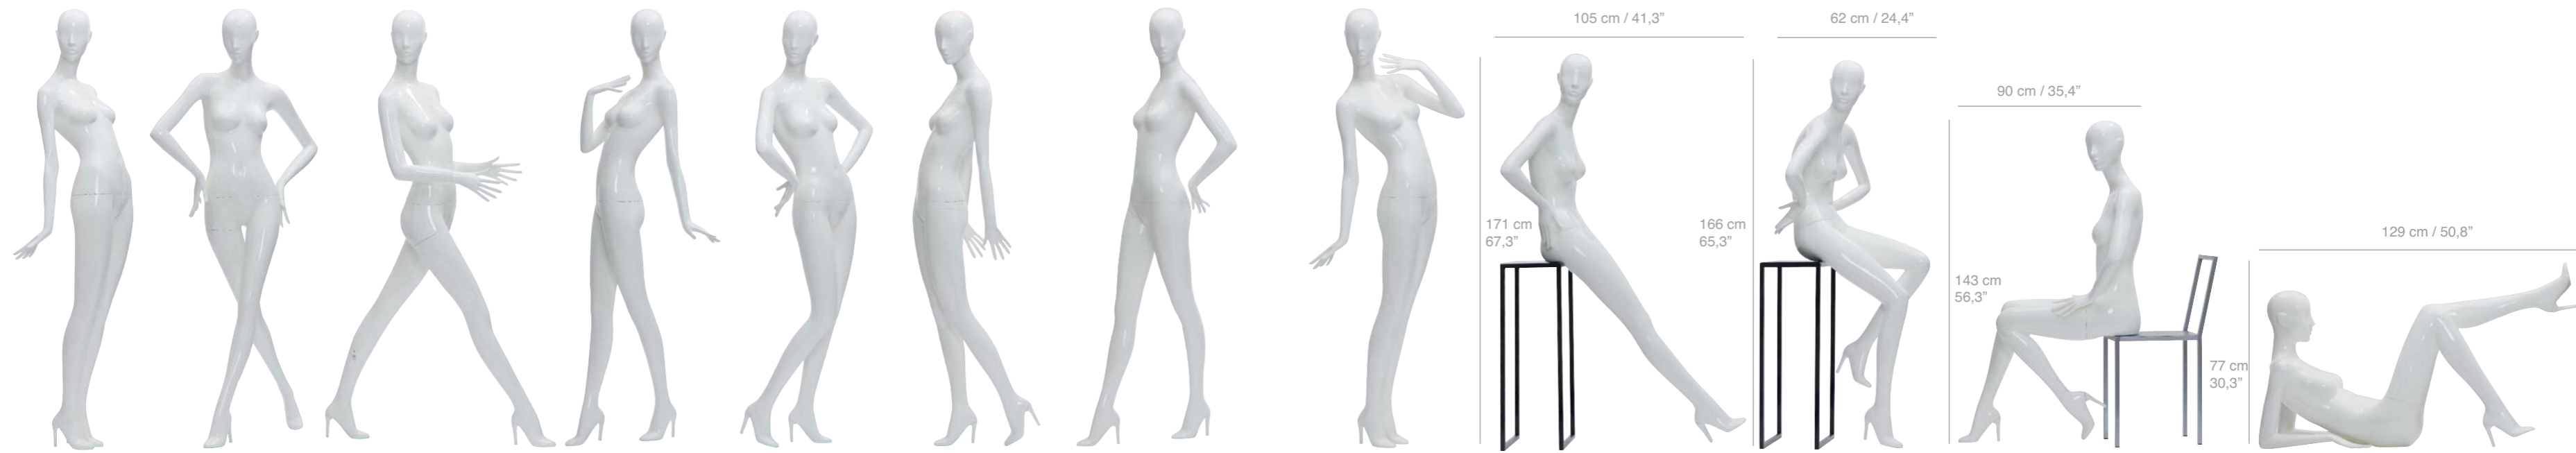

107 10

SLEEK IS A VERY MODERN AND EXPRESSIVE COLLECTION. HER SLENDER LINES AND HER DRAMATIC CHARACTER GIVE HER A RATHER FORCEFULL PRESENCE.

107 02

107 03

THE COLLECTION ALSO COMES IN A VERSION OF ABSTRACT HEAD WITH REMOVABLE LIPS ( CHOOSE FROM A SELECTION OF 250 DIFFERENT COLOURS AND STYLES OF LIPS ).

CAMELEON MAKE-UP

AVAILABLE IN TWO VERSIONS -

1/ ABSTRACT HEAD - IN GLOSSY WHITE

2/ ABSTRACT HEAD WITH REMOVABLE LIPS - IN FLAT WHITE BM-OC68

(250 COLOURS AND STYLES OF LIPS AVAILABLE).

REMOVABLE HEELS

107 01		107 02		107 03		107 04		107 05		107 06		107 07		107 08		107 09		107 10		107 11		107 12			
HEIGHT	188 cm	74"	188 cm	74"	188 cm	74"	188 cm	74"	188 cm	74"	188 cm	74"	188 cm	74"	188 cm	74"	188 cm	74"	188 cm	74"	188 cm	74"	188 cm	74"	188 cm
BUST	81 cm	31,9"	81 cm	31,9"	81 cm	31,9"	81 cm	31,9"	81 cm	31,9"	81 cm	31,9"	81 cm	31,9"	81 cm	31,9"	81 cm	31,9"	81 cm	31,9"	81 cm	31,9"	81 cm	31,9"	81 cm
WAIST	61 cm	24"	61 cm	24"	61 cm	24"	61 cm	24"	61 cm	24"	61 cm	24"	61 cm	24"	61 cm	24"	61 cm	24"	61 cm	24"	61 cm	24"	61 cm	24"	61 cm
HIPS	91 cm	35,8"	91 cm	35,8"	91 cm	35,8"	91 cm	35,8"	91 cm	35,8"	91 cm	35,8"	91 cm	35,8"	91 cm	35,8"	91 cm	35,8"	91 cm	35,8"	91 cm	35,8"	91 cm	35,8"	91 cm
HEEL	10 cm	3,9"	10 cm	3,9"	10 cm	3,9"	10 cm	3,9"	10 cm	3,9"	10 cm	3,9"	10 cm	3,9"	10 cm	3,9"	10 cm	3,9"	10 cm	3,9"	10 cm	3,9"	10 cm	3,9"	10 cm
SHOES	38/39	6,5"/7,5"	38/39	6,5"/7,5"	38/39	6,5"/7,5"	38/39	6,5"/7,5"	38/39	6,5"/7,5"	38/39	6,5"/7,5"	38/39	6,5"/7,5"	38/39	6,5"/7,5"	38/39	6,5"/7,5"	38/39	6,5"/7,5"	38/39	6,5"/7,5"	38/39		

SLEEK STANDARD FINISHES :

STANDARD BASE: GLASS BASE WITH FOOT AND CALF FITTINGS  
 BASE IN OPTION: METAL BRUSH OR POLISH CHROME  
 BACK FITTING / BUTTOCK FITTING

\*removable lips F1 (not included)

CAMELEON  
COMPONENT  
MAKE-UP  
SYSTEM  
PATENT  
PENDING