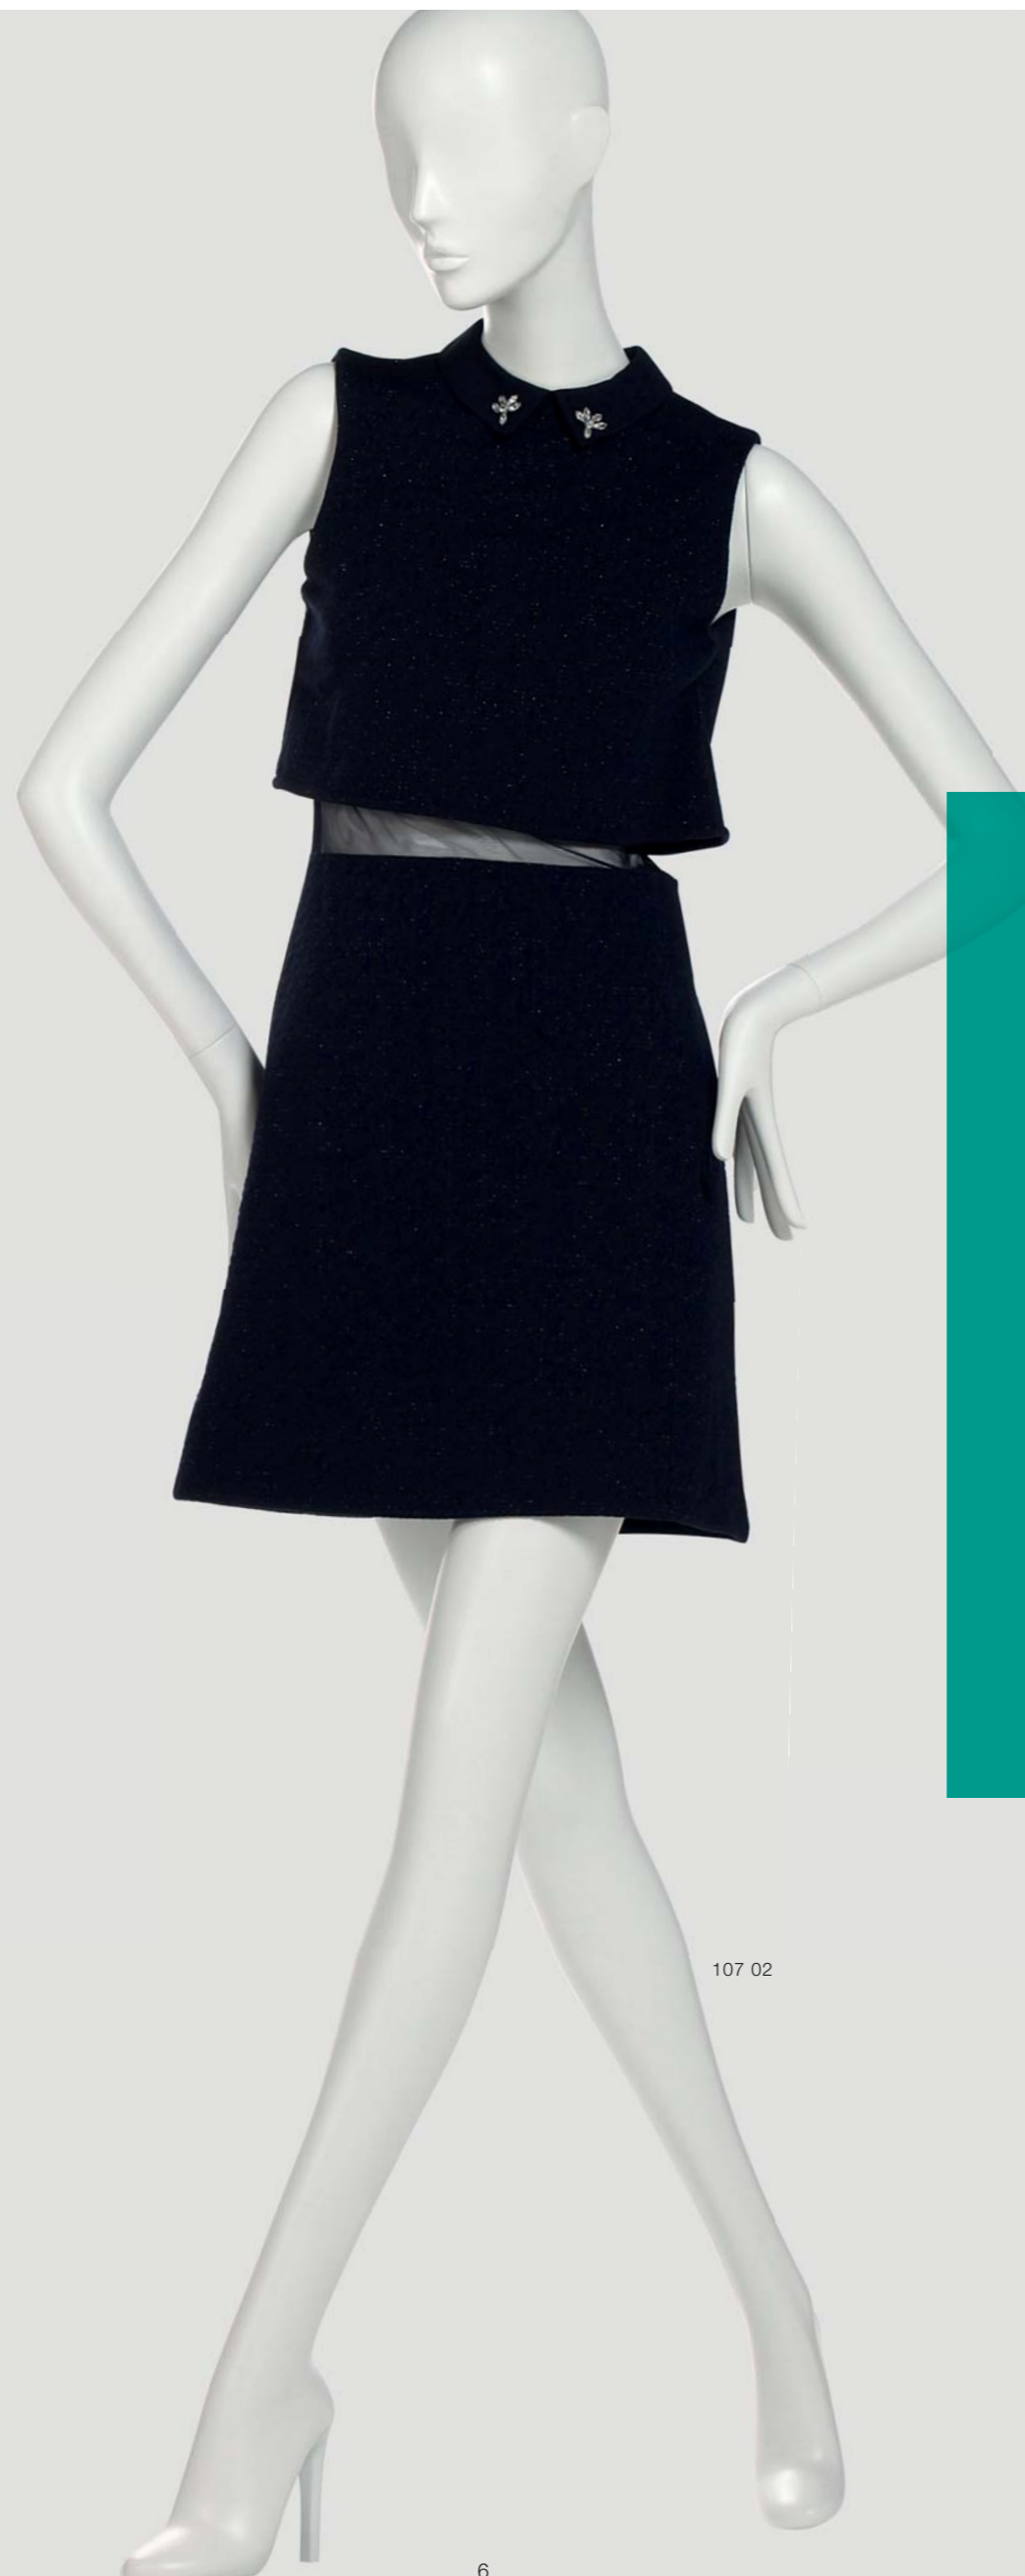

# extravagant

COLLECTION SLEEK  
fashion diva,  
sleek and subtle,  
delightfully  
expressive.

e v o l u t i o n  
i n s p i r a t i o n  
r e v o l u t i o n  
i n n o v a t i o n

DELIGHTFULLY EXPRESSIVE

107 10

SLEEK IS A VERY MODERN AND EXPRESSIVE COLLECTION. HER SLENDER LINES AND HER DRAMATIC CHARACTER GIVE HER A RATHER FORCEFULL PRESENCE.

107 02

107 03

THE COLLECTION ALSO COMES IN A VERSION OF ABSTRACT HEAD WITH REMOVABLE LIPS ( CHOOSE FROM A SELECTION OF 250 DIFFERENT COLOURS AND STYLES OF LIPS ).