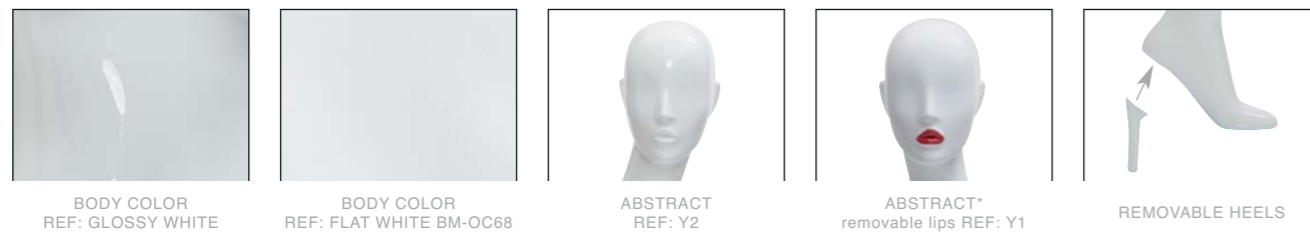

107 10

SLEEK IS A VERY MODERN AND EXPRESSIVE COLLECTION. HER SLENDER LINES AND HER DRAMATIC CHARACTER GIVE HER A RATHER FORCEFULL PRESENCE.

107 02

107 03

THE COLLECTION ALSO COMES IN A VERSION OF ABSTRACT HEAD WITH REMOVABLE LIPS ( CHOOSE FROM A SELECTION OF 250 DIFFERENT COLOURS AND STYLES OF LIPS ).

CAMELEON MAKE-UP

AVAILABLE IN TWO VERSIONS -

1/ ABSTRACT HEAD - IN GLOSSY WHITE

2/ ABSTRACT HEAD WITH REMOVABLE LIPS - IN FLAT WHITE BM-OC68

(250 COLOURS AND STYLES OF LIPS AVAILABLE).

REMOVABLE HEELS

107 01		107 02		107 03		107 04		107 05		107 06		107 07		107 08		107 09		107 10		107 11		107 12			
HEIGHT	188 cm	74"	188 cm	74"	188 cm	74"	188 cm	74"	188 cm	74"	188 cm	74"	188 cm	74"	188 cm	74"	188 cm	74"	188 cm	74"	188 cm	74"	188 cm	74"	188 cm
BUST	81 cm	31,9"	81 cm	31,9"	81 cm	31,9"	81 cm	31,9"	81 cm	31,9"	81 cm	31,9"	81 cm	31,9"	81 cm	31,9"	81 cm	31,9"	81 cm	31,9"	81 cm	31,9"	81 cm	31,9"	81 cm
WAIST	61 cm	24"	61 cm	24"	61 cm	24"	61 cm	24"	61 cm	24"	61 cm	24"	61 cm	24"	61 cm	24"	61 cm	24"	61 cm	24"	61 cm	24"	61 cm	24"	61 cm
HIPS	91 cm	35,8"	91 cm	35,8"	91 cm	35,8"	91 cm	35,8"	91 cm	35,8"	91 cm	35,8"	91 cm	35,8"	91 cm	35,8"	91 cm	35,8"	91 cm	35,8"	91 cm	35,8"	91 cm	35,8"	91 cm
HEEL	10 cm	3,9"	10 cm	3,9"	10 cm	3,9"	10 cm	3,9"	10 cm	3,9"	10 cm	3,9"	10 cm	3,9"	10 cm	3,9"	10 cm	3,9"	10 cm	3,9"	10 cm	3,9"	10 cm	3,9"	10 cm
SHOES	38/39	6,5"/7,5"	38/39	6,5"/7,5"	38/39	6,5"/7,5"	38/39	6,5"/7,5"	38/39	6,5"/7,5"	38/39	6,5"/7,5"	38/39	6,5"/7,5"	38/39	6,5"/7,5"	38/39	6,5"/7,5"	38/39	6,5"/7,5"	38/39	6,5"/7,5"	38/39		

SLEEK STANDARD FINISHES :

STANDARD BASE: GLASS BASE WITH FOOT AND CALF FITTINGS  
 BASE IN OPTION: METAL BRUSH OR POLISH CHROME  
 BACK FITTING / BUTTOCK FITTING

\*removable lips F1 (not included)

CAMELEON  
COMPONENT  
MAKE-UP  
SYSTEM  
PATENT  
PENDING