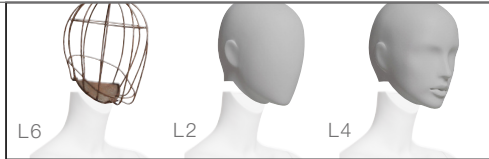

8001

8002

8004

8005

8006

8010

W

WINDOW
FRANCE

COLLECTION 80 ABSOLUTE TAILOR MADE

Overview / REMOVABLE HEAD part 2

8014

8015

8017

8018

8020

8021