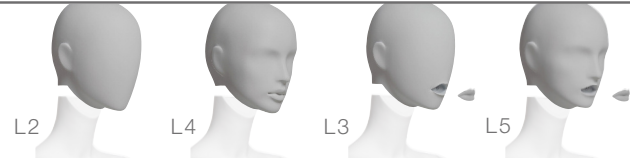

See our Cameleon Technical Guide for head and lip options.

8201

8202

8204

8205

8206

8210

W

WINDOW
FRANCE

COLLECTION 82 ABSOLUTE CAMELEON

Overview / REMOVABLE HEAD part 2

See our Cameleon Technical Guide
for head and lip options.

8214

8215

8217

8218