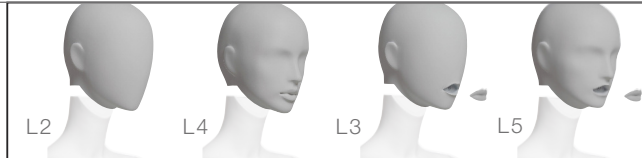

See our Cameleon Technical Guide for head and lip options.

8201

8202

8204

8205

8206

8210

W

WINDOW
FRANCE

COLLECTION 82 ABSOLUTE CAMELEON

Overview / REMOVABLE HEAD part 2

See our Cameleon Technical Guide
for head and lip options.

8214

8215

8217

8218

8220

8221

See our Cameleon Technical Guide for head and lip options.

8207

8209

8223

8224