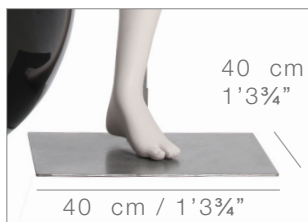

188 cm
6'2"

AP

M2

SMB/40/E

COLLECTION 120 YOGA

Product Reference Sheet

Mensurations cm / Measurements inches

Poitrine / bust	86 cm	33⅞"
Taille / waist	67 cm	26⅝"
Hanches / hips	102 cm	40"
Talon / heel	1,5 cm	⅝"

Confection / Clothing EUR

Brassière / sports bra	S / 36
Legging	S / 36
Baskets / sneakers	36-37

SP_SBALL_04 sold separately.
Metal base included (glass base not possible for YOGA).
Calf fitting included.
No foot fitting.
Open toes.