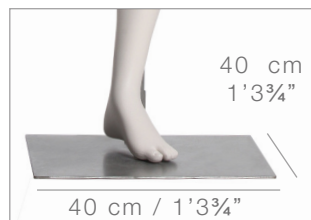

180 cm
5'10⁷/₈"

103 cm / 3'4¹/₂"

1'7⁵/₈"

50 cm

AP

M2

SMB/40/E

articulated knee for easy dressing.

Mensurations cm / Measurements inches

Poitrine / bust	87 cm	34 ¹ / ₄ "
Taille / waist	69 cm	27 ¹ / ₈ "
Hanches / hips	99 cm	39"
Talon / heel	2,5 cm	1"

Confection / Clothing EUR

Brassière / sports bra	S / 36
Legging	S / 36
Baskets / sneakers	36-37

Metal base only (no glass base).
Calf fitting included.
No foot fitting.
Articulated knee for easy dressing.
Open toes.