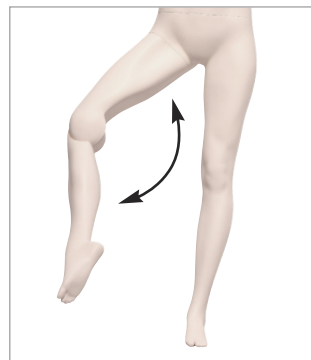

180 cm
5'10⁷/₈"

103 cm / 3'4¹/₂"

1'7⁵/₈"

50 cm

AP

M2

SMB/40/E

articulated knee for easy dressing.

Mensurations cm / Measurements inches

Poitrine / bust	87 cm	34 ¹ / ₄ "
Taille / waist	69 cm	27 ¹ / ₈ "
Hanches / hips	99 cm	39"
Talon / heel	2,5 cm	1"

Confection / Clothing EUR

Brassière / sports bra	S / 36
Legging	S / 36
Baskets / sneakers	36-37

Metal base only (no glass base).
Calf fitting included.
No foot fitting.
Articulated knee for easy dressing.
Open toes.