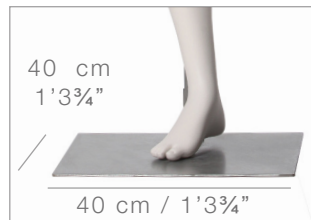

# W

WINDOW  
FRANCE

179 cm  
5'10½"

49 cm

1'7¼"

60 cm / 1'11⅝"

AP

M2

SMB/40/E

articulated knee for easy dressing.

© Copyright 2018. SARL MAPI WINDOW FRANCE. All rights reserved.

WWW.WINDOWFRANCE.COM

COLLECTION 120 YOGA

Product Reference Sheet

Mensurations cm / Measurements inches

Poitrine / bust	85 cm	33½"
Taille / waist	69 cm	27⅞"
Hanches / hips	98 cm	38⅝"
Talon / heel	2 cm	¾"

Confection / Clothing EUR

Brassière / sports bra	S / 36
Legging	S / 36
Baskets / sneakers	36-37

Metal base only (no glass base).  
Calf fitting included.  
No foot fitting.  
Articulated knee for easy dressing.  
Open toes.