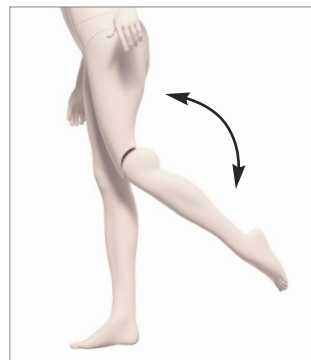

# W

WINDOW  
FRANCE

179 cm  
5'10½"

49 cm

1'7¼"

60 cm / 1'11⅝"

AP

M2

SMB/40/E

articulated knee for easy dressing.

© Copyright 2018. SARL MAPI WINDOW FRANCE. All rights reserved.

WWW.WINDOWFRANCE.COM

COLLECTION 120 YOGA

Product Reference Sheet

Mensurations cm / Measurements inches

Poitrine / bust	85 cm	33½"
Taille / waist	69 cm	27⅞"
Hanches / hips	98 cm	38⅝"
Talon / heel	2 cm	¾"

Confection / Clothing EUR

Brassière / sports bra	S / 36
Legging	S / 36
Baskets / sneakers	36-37

Metal base only (no glass base).  
Calf fitting included.  
No foot fitting.  
Articulated knee for easy dressing.  
Open toes.