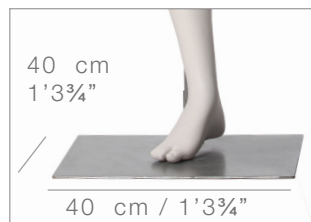

179 cm
5'10½"

68 cm

2'2¾"

AP

M2

SMB/40/E

WWW.WINDOWFRANCE.COM

© Copyright 2018. SARL MAPI WINDOW FRANCE. All rights reserved.

COLLECTION 120 YOGA

Product Reference Sheet

Mensurations cm / Measurements inches

Poitrine / bust	86 cm	33 ⁷ / ₈ "
Taille / waist	68 cm	26 ³ / ₄ "
Hanches / hips	100 cm	39 ³ / ₈ "
Talon / heel	2.5 cm	1"

Confection / Clothing EUR