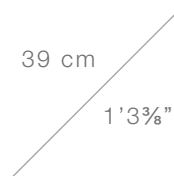

179 cm
5'10½"

68 cm

2'2¾"

AP

M2

SMB/40/E

WWW.WINDOWFRANCE.COM

© Copyright 2018. SARL MAPI WINDOW FRANCE. All rights reserved.

COLLECTION 120 YOGA

Product Reference Sheet

Mensurations cm / Measurements inches

Poitrine / bust	86 cm	33 ⁷ / ₈ "
Taille / waist	68 cm	26 ³ / ₄ "
Hanches / hips	100 cm	39 ³ / ₈ "
Talon / heel	2.5 cm	1"

Confection / Clothing EUR