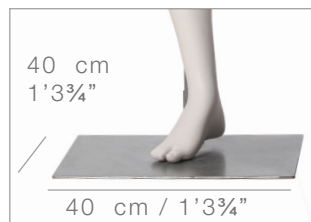

WWW.WINDOWFRANCE.COM

204 cm
6'8³/₈"

181 cm
5'11¹/₄"

104 cm / 3'5"

AP

M2

SMB/40/E

50 cm
1'7⁵/₈"

COLLECTION 120 YOGA
Product Reference Sheet

Mensurations cm / Measurements inches

Poitrine / bust	87 cm	34 ¹ / ₄ "
Taille / waist	68 cm	27 ¹ / ₈ "
Hanches / hips	105 cm	41 ³ / ₈ "
Talon / heel	2.5 cm	1"