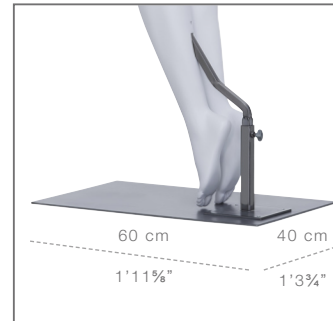

199 cm  
6'6<sup>3</sup>/<sub>8</sub>"

83 cm  
2'8<sup>5</sup>/<sub>8</sub>"

38 cm  
1'3"

M2

RF9

SMB/60/40

COLLECTION 123 ATHLETICS  
Product Reference Sheet

Mensurations cm / Measurements inches

Hauteur / height	178 cm	5'10 <sup>1</sup> / <sub>8</sub> "
Poitrine / bust	85 cm	33 <sup>1</sup> / <sub>2</sub> "
Taille / waist	65 cm	25 <sup>5</sup> / <sub>8</sub> "
Hanches / hips	98 cm	38 <sup>5</sup> / <sub>8</sub> "

Confection / Clothing

M / 38 EUR  
Sneakers 36

Size 6 US

Metal base only (no glass base).  
Calf rod only (no foot fitting).  
No leg cut.  
Flat feet.  
Open toes.