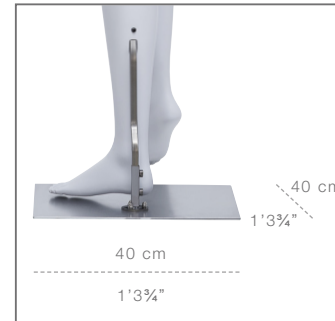

M2

RF9

SMB/40/E

Basket ball push and pull fitting

Mensurations cm / Measurements inches

Hauteur / height	179 cm	5'10½"
Poitrine / bust	87 cm	34¼"
Taille / waist	68 cm	26¾"
Hanches / hips	98,5 cm	38¾"

Confection / Clothing

M / 38 EUR  
Sneakers 36

Size 6 US

Metal base only (no glass base).  
Calf rod only (no foot fitting).  
Basketball optional (push and pull rod for ball fixation delivered with the mannequin).