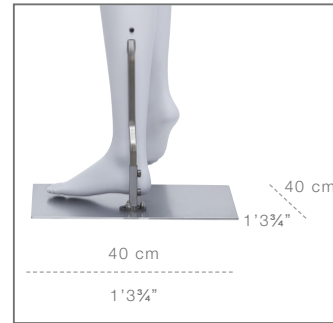

188 cm
 6'2"

48 cm / 1'6⁷/₈"

47 cm
 1'6¹/₂"

M2

RF9

SMB/40/E

COLLECTION 123 ATHLETICS
Product Reference Sheet

Mensurations cm / Measurements inches

Hauteur / height	180 cm	5'10 ⁷ / ₈ "
Poitrine / bust	82 cm	33 ¹ / ₂ "
Taille / waist	64 cm	25 ⁵ / ₈ "
Hanches / hips	98 cm	38 ⁵ / ₈ "

Confection / Clothing

M / 38 EUR	Size 6 US
Sneakers 36	36

Metal base only (no glass base).
 Calf rod only (no foot fitting).