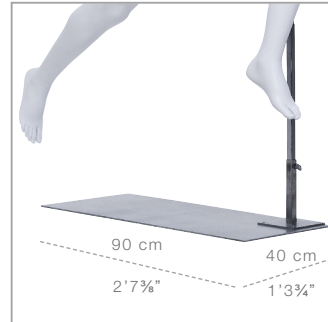

174 cm  
5'8½"

123 cm  
4'¾"

Q4

optional removable feet

optional removable sneakers

SMB/40/90/RAW1

43 cm  
1'4 7/8"

© Copyright 2018. SARL MAPI WINDOW FRANCE. All rights reserved.

COLLECTION 126 ATHLETICS  
Product Reference Sheet

Mensurations cm / Measurements inches

Poitrine / chest	95 cm	37 3/8"
Taille / waist	77 cm	30 3/8"
Hanches / hips	108 cm	42 1/2"

Confection / Clothing EUR

Haut / top	XS
Legging	S
Sneakers	44
Veste / jacket	56
Pantalon / trousers	46
Pointure / shoes	44

Metal base only (no glass base).  
Calf rod only (no foot fitting).  
Base packed separately.  
Standard version with realistic fixed feet.  
Optional version : removable sneakers / feet (with push and pull fittings).