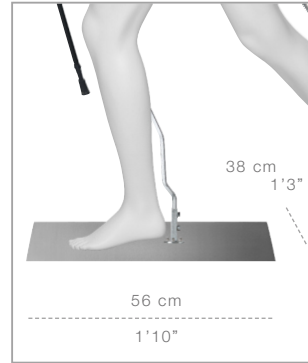

172
cm
5'7¾"

56 cm / 1'10"

110 cm

3'7¼"

BC

removable thumbs(*)

SMB/56/38

© Copyright 2018. SARL MAPI WINDOW FRANCE. All rights reserved.

Mensurations cm / Measurements inches

Poitrine / bust	84 cm	33⅛"
Taille / waist	67 cm	26⅜"
Hanches / hips	99 cm	39"
Talons / heels	2,5 cm	1"

Clothing EUR

Haut / top	M
Legging	M
Sneakers	36
Veste / jacket	L
Bra	85B
Pantalon / trousers	M
Pointure / shoes	36