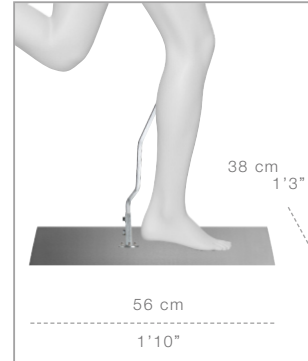

52 cm / 1'8¹/₂"

BC

SMB/56/38

94 cm

3'1"

Mensurations cm / Measurements inches

Poitrine / bust	85 cm	33 ¹ / ₂ "
Taille / waist	69 cm	27 ¹ / ₈ "
Hanches / hips	98 cm	38 ⁵ / ₈ "
Talons / heels	2,5 cm	1"

Clothing EUR

Haut / top	M
Legging	S
Sneakers	36
Veste / jacket	S
Bra	85B
Pantalon / trousers	S
Pointure / shoes	36

Metal base only (no glass base).
Calf rod only (no foot fitting).
Flat feet.
Open toes.