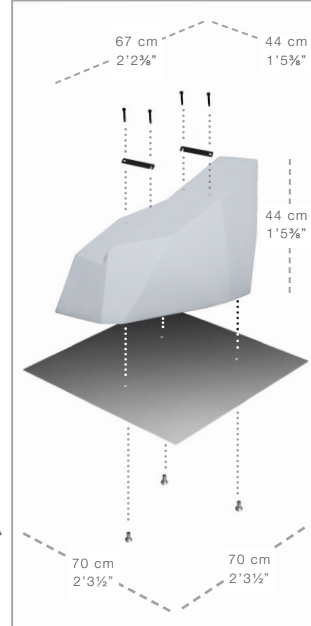

186 cm
6'5"
(3)

(1) 74 cm
2'4 7/8"
(2) 70 cm
2'3 3/8"

BC

sculpted gloves hands (*)

(1) Depth of the mannequin
(2) Width of the mannequin
(3) Height of the mannequin on the podium

© Copyright 2018. SARL MAPI WINDOW FRANCE. All rights reserved.

Mensurations cm / Measurements inches

Poitrine / bust	89 cm	35"
Taille / waist	69 cm	27 1/8"
Hanches / hips	100 cm	39 3/8"

Clothing EUR

Veste / jacket	S
Haut / top	S
Pantalon / trousers	S

Metal base only (no glass base).
Base and podium sold together.
(*) Ski sticks and ski boots not sold.
Special feet shape for ski shoes only.