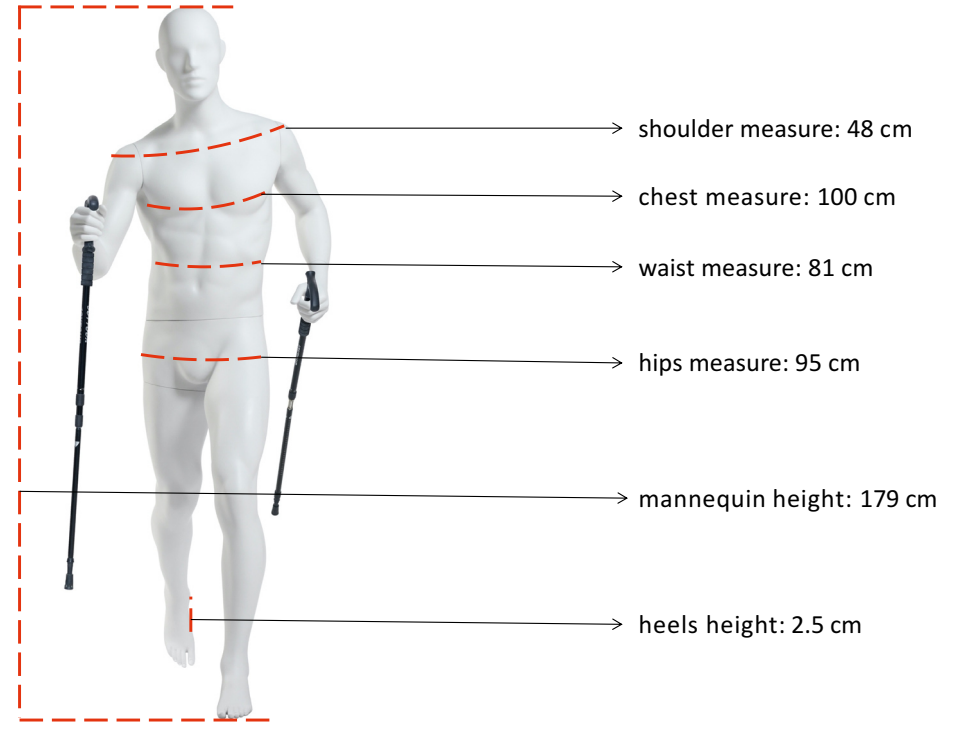

179 cm
5'10½"

67 cm

2'2¾"

110 cm
3'7¼"

BB

removable thumbs (*)

SMB/56/38

38 cm
1'3"

56 cm
1'10"

COLLECTION 132 ACTIVE

Product Reference Sheet

Mensurations cm

Confection / Clothing

M / 40 EUR
shoes 42

Metal base only (no glass base).
Calf rod only (no foot fitting).
Flat feet.
Open toes.
(*) Hiking sticks not sold.