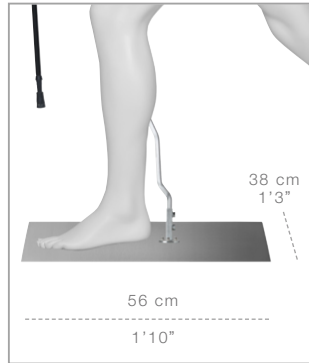

179 cm
5'10½"

67 cm

2'2¾"

110 cm
3'7¼"

BB

removable thumbs (*)

SMB/56/38

38 cm
1'3"

56 cm
1'10"

COLLECTION 132 ACTIVE

Product Reference Sheet

Mensurations cm

Confection / Clothing

M / 40 EUR
shoes 42

Metal base only (no glass base).
Calf rod only (no foot fitting).
Flat feet.
Open toes.
(*) Hiking sticks not sold.