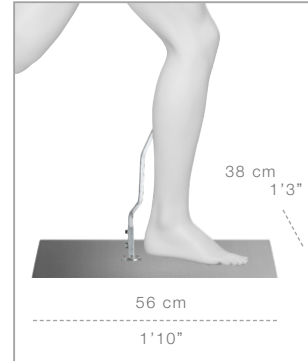

176 cm  
5'9¼"

59 cm

1'11¼"

129 cm

4'2¾"

BB

SMB/56/38

COLLECTION 132 ACTIVE

Product Reference Sheet

Mensurations cm / Measurements inches

Poitrine / chest	99 cm	39"
Taille / waist	82 cm	32¼"
Hanches / hips	95 cm	37¾"
Talons / heels	2,5 cm	1"

Clothing EUR

Haut / top	S
Legging	M
Sneakers	42
Veste / jacket	54
Pantalon / trousers	42
Pointure / shoes	42