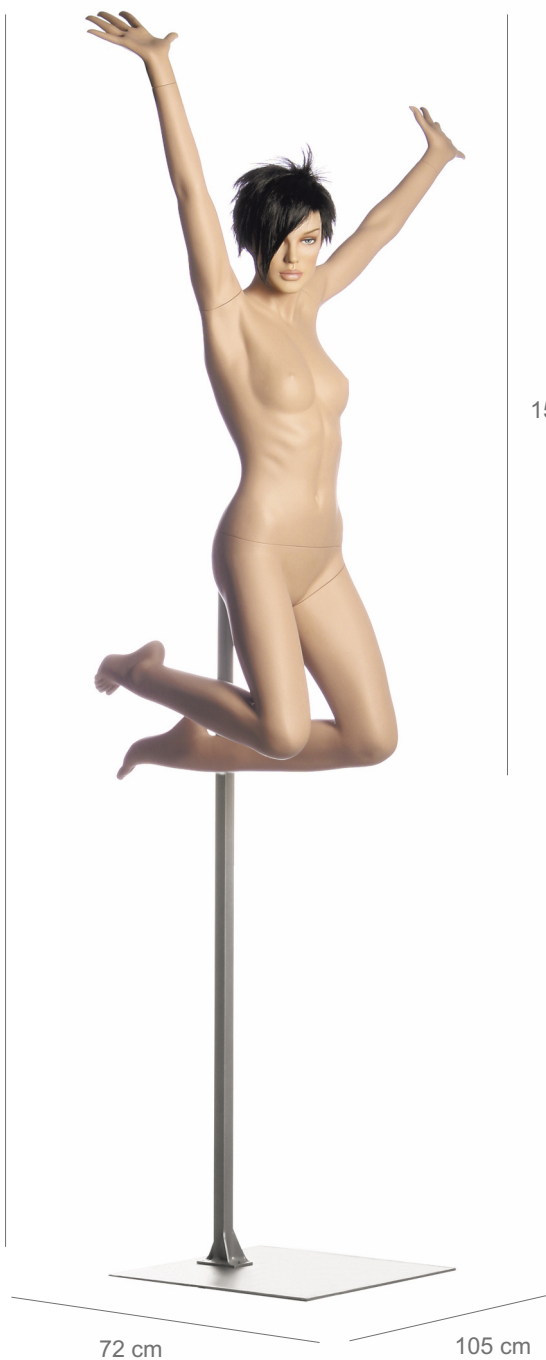

Mini 244 cm
 Maxi 300 cm

COLLECTION 31 JUMP

Product Reference Sheet

Mensurations / Measurements

Poitrine/bust	82cm	32.28"
Taille/waist	64cm	25.19"
Hanches/hips	88cm	34.64"
Hauteur/height	172cm	67.71"
Talons/heels	10cm	3.93"

Confection / Clothing

	FR	UK	USA
Haut/top	36/38	7/9	6/8
Pantalon/trousers	36/38	7/9	6/8
Robe/dress	36/38	7/9	6/8
Pointure/shoes	38	4,5	6,5

LC1 JUMP