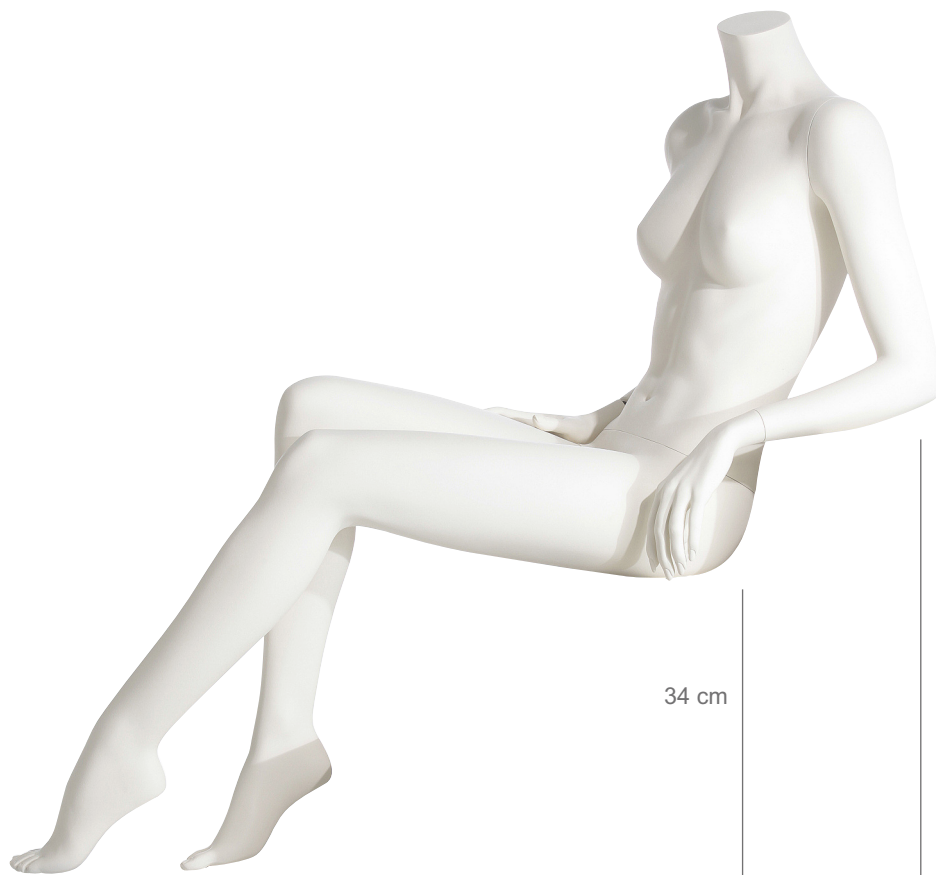

W

WINDOW
FRANCE

48 cm

110 cm

100 cm

34 cm

51 cm

WWW.WINDOWFRANCE.COM

COLLECTION 34 PURE

Product Reference Sheet

Mensurations / Measurements

Hauteur/height	165cm	5'5"
Poitrine/bust	85cm	33"
Taille/waist	66cm	26"
Hanches/hips	83cm	32½"
Talons/heels	10cm	4"

Confection / Clothing	FR	UK	USA
-----------------------	----	----	-----

Haut/top	36/38	7/9	6/8
Pantalon/trousers	36/38	7/9	6/8
Robe/dress	36/38	7/9	6/8
Pointure/shoes	38	4½	6½

3434