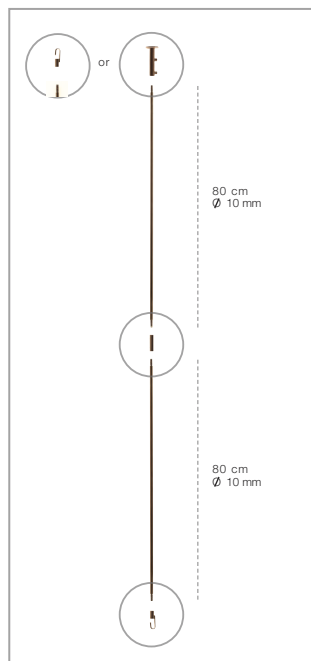

70 cm

CAP5/49/...

ARMCAP3/49/...*

Suspension Kit

Low

High

* Optional

© Copyright 2024, SARL MAPI WINDOW FRANCE. All rights reserved.

Measurements cm

Shoulders	49
Chest	90
Waist	77
Hips	94

Clothing EUR

Jacket	50
Top	M

Measurements are based on average size of the mannequins in the collection and some positions may vary in size.

Shoulders magnetic fittings for easy dressing. Suspension kit included.