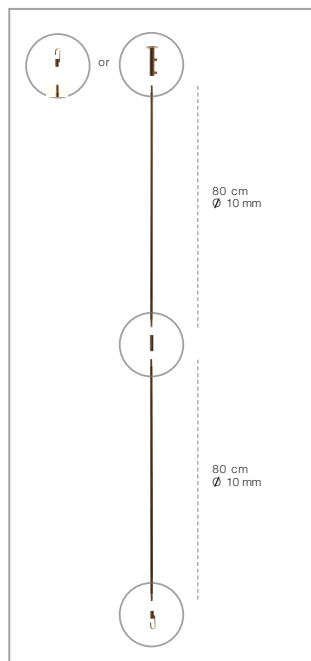

70 cm

CAP5/49/... No shoulder cap

Suspension Kit

Low

High

© Copyright 2024, SARL MAPI WINDOW FRANCE. All rights reserved.

Measurements cm

Chest	90
Waist	77
Hips	94

Clothing EUR

Jacket	50
Top	M

Measurements are based on average size of the mannequins in the collection and some positions may vary in size.

No arms.
 Suspension kit included.