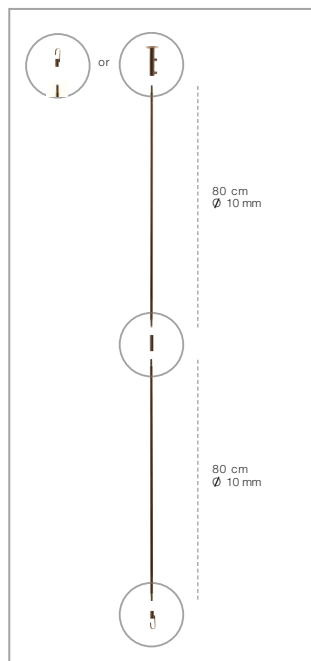

89 cm

CAP5/49/... ARMCAP3/49/...*

Suspension Kit

Low

High

* Optional

© Copyright 2024, SARL MAPI WINDOW FRANCE. All rights reserved.

Measurements cm

Shoulders	49
Chest	90
Waist	77
Hips	94

Clothing EUR

Jacket	50
Top	M
Pantalon / trousers	38

Measurements are based on average size of the mannequins in the collection and some positions may vary in size.

Shoulders magnetic fittings for easy dressing.
 Suspension kit included.