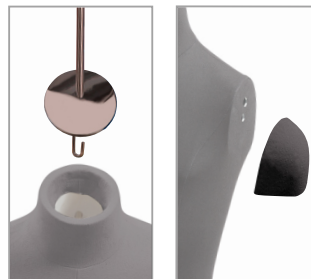

89 cm

CAP5/49/... ARMCAP3/49/...*

Suspension Kit

Low

High

* Optional

© Copyright 2024, SARL MAPI WINDOW FRANCE. All rights reserved.

Measurements cm

Shoulders	49
Chest	90
Waist	77
Hips	94

Clothing EUR

Jacket	50
Top	M
Pantalon / trousers	38

Measurements are based on average size of the mannequins in the collection and some positions may vary in size.

Shoulders magnetic fittings for easy dressing.
 Suspension kit included.