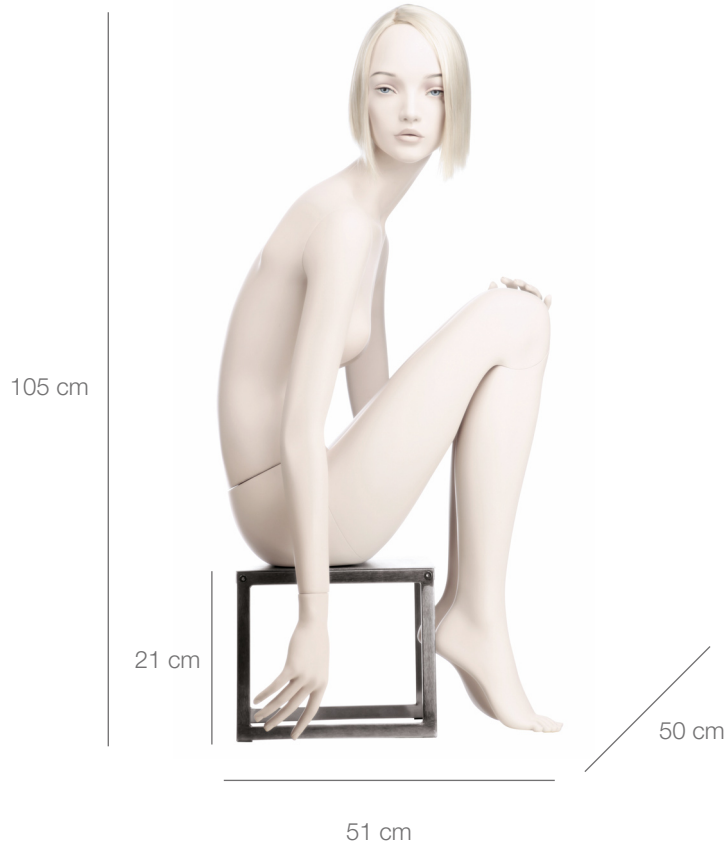

HEAD 3/50  
 Make-up VOG C  
 BLUE EYES

fixed knee joint for dressing with dresses.

Measurements cm

Shoulders	40
Bust	81
Waist	61
Hips	87
Heel	9

Clothing

XS-S / 34-36 EUR      Size 2-4 US  
 Shoes 40

Wig sold separately.  
 Metal stool T21A optional.  
 Pierced ears.  
 Open toes.

Measurements are based on average size of the mannequins in the collection and some positions may vary in size.