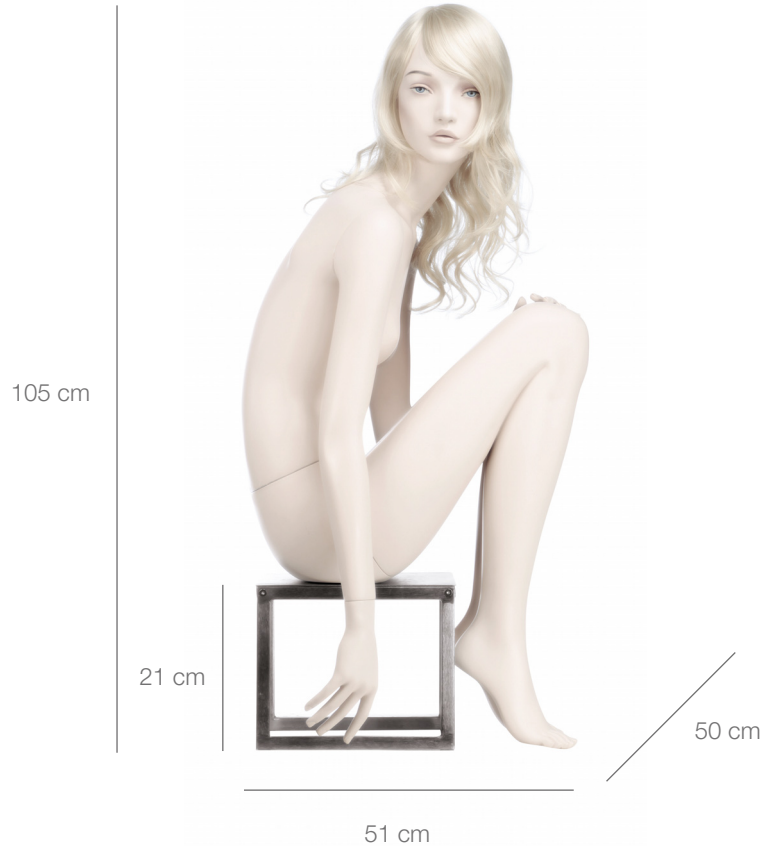

HEAD 3/50  
 Make-up VOG C  
 BLUE EYES

articulated knees for  
 dressing with trousers.

COLLECTION 50 VOGUE

Product Reference Sheet

Measurements cm

Shoulders	40
Bust	81
Waist	61
Hips	87
Heel	9

Clothing

XS-S / 34-36 EUR      Size 2-4 US  
 Shoes 40

Wig sold separately.  
 Metal stool T21A optional.  
 Pierced ears.  
 Open toes.

Measurements are based on average size of the mannequins in the collection and some positions may vary in size.

5018