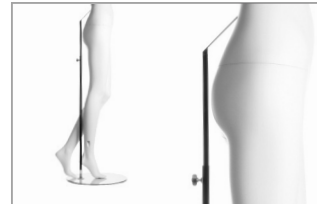

HEAD 2/51

HEAD 1/51 (*)

Calf Fitting

Foot Fitting

Back Fitting (*)

Buttock Fitting (*)

© Copyright 2016. SAPL MAPI WINDOW FRANCE. All rights reserved.

(*) *Optional*

Mensurations cm / Measurements cm

Poitrine / bust	82
Taille / waist	61
Hanches / hips	89
Hauteur / height	184
Talon / heel	9

Confection / Clothing EUR

Veste / jacket	XS-S / 34-36
Haut / top	XS-S / 34-36
Pantalon / trousers	XS-S / 34-36
Robe / dress	XS-S / 34-36
Sous-vêtements / underwear	85B / 34
Pointure / shoes	38-39

Measurements are based on average size of the mannequins in the collection and some positions may vary in size.

Round glass base included.
 Foot & calf fittings included.
 Buttock & back fittings optional.
 Open toes.