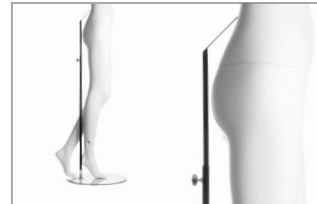

HEAD 2/51

HEAD 1/51 (*)

Calf Fitting

Foot Fitting

Back Fitting (*)

Buttock Fitting (*)

© Copyright 2016. SAPL MAPI WINDOW FRANCE. All rights reserved.

(*) *Optional*

Mensurations cm / Measurements cm

Poitrine / bust	82	
Taille / waist	61	
Hanches / hips	89	
Hauteur / height	184	
Talon / heel	9	

Confection / Clothing EUR

Veste / jacket	XS-S / 34-36
Haut / top	XS-S / 34-36
Pantalon / trousers	XS-S / 34-36
Robe / dress	XS-S / 34-36
Sous-vêtements / underwear	85B / 34
Pointure / shoes	38-39

Measurements are based on average size of the mannequins in the collection and some positions may vary in size.

Round glass base included.
 Foot & calf fittings included.
 Buttock & back fittings optional.
 Open toes.