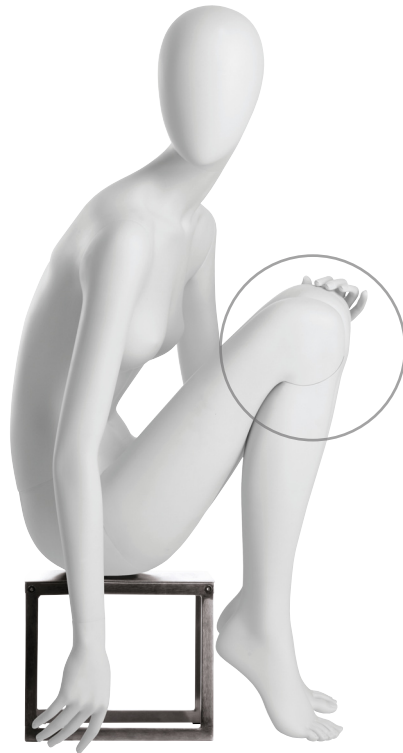

105 cm

21 cm

51 cm

50 cm

HEAD 03

articulated knees for dressing with trousers.

COLLECTION 52 VOGUE CAMELEON
 Product Reference Sheet

Measurements cm

Shoulders	40	
Bust	81	
Waist	61	
Hips	87	
Heel	9	

Clothing

XS-S / 34-36 EUR Size 2-4 US
 Shoes 40

Metal stool T21A optional.
 Open toes.

Measurements are based on average size of the mannequins in the collection and some positions may vary in size.