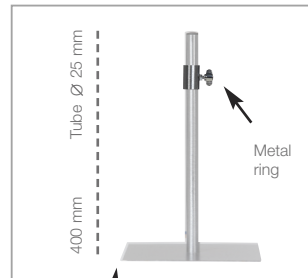

105.5 cm

RH33

max height
116 cm

min height
108 cm

BSH40

© Copyright 2016. SAFL MAPI WINDOW FRANCE. All rights reserved.

COLLECTION 56 COUTURE

Product Reference Sheet

Mensurations cm / Measurements cm

Poitrine / bust	83
Taille / waist	66
Ventre / pelvis	84

Confection / Clothing EUR

Veste / jacket	XS-S / 34-36
Haut / top	XS-S / 34-36
Sous-vêtements / underwear	85B

Measurements are based on average size of the mannequins in the collection and some positions may vary in size.