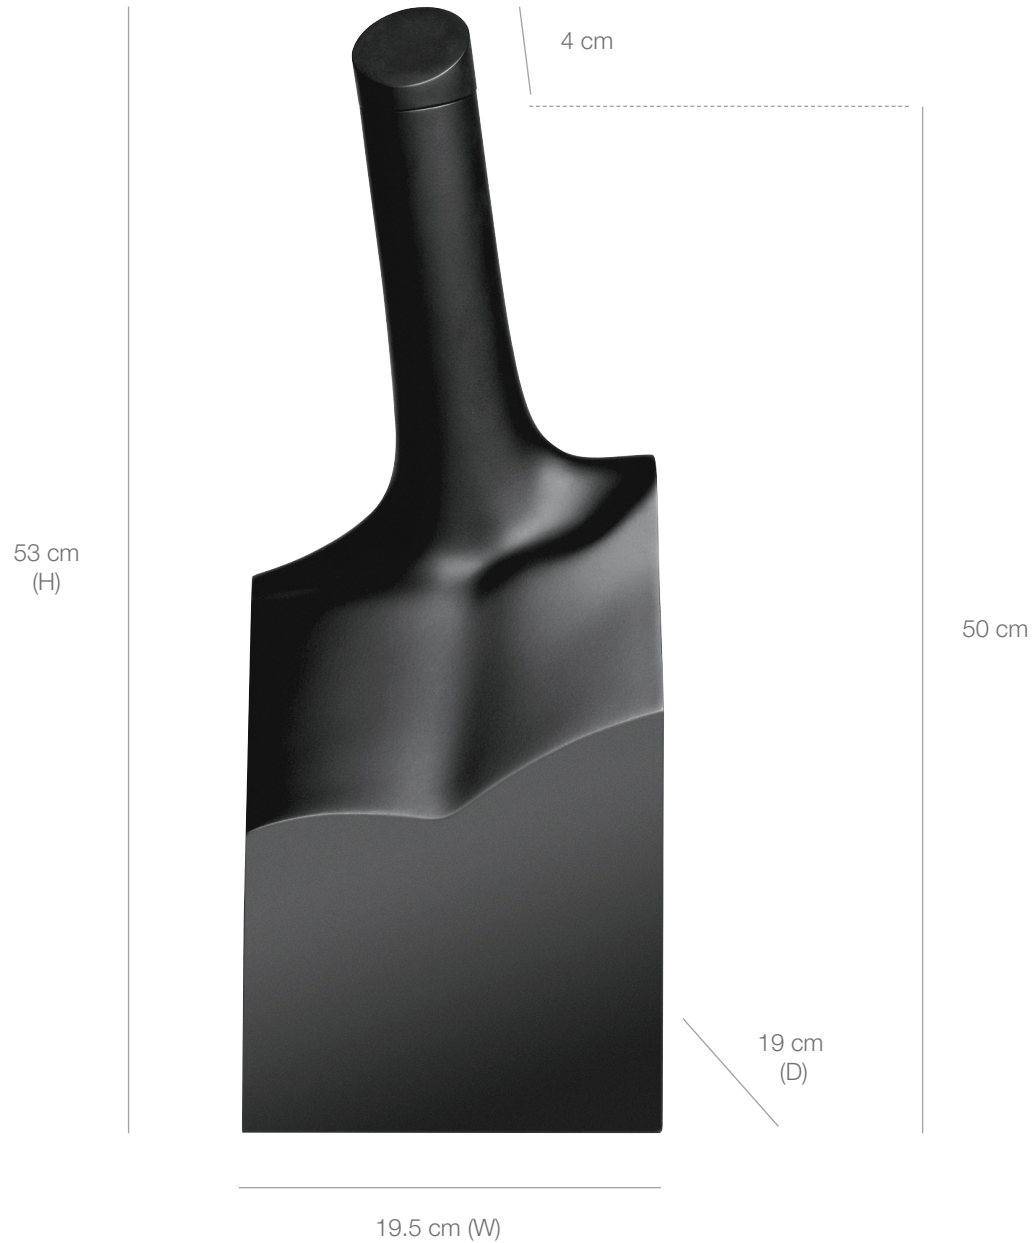

W

WINDOW
FRANCE

WWW.WINDOWFRANCE.COM

© Copyright 2016. SARL MAPI WINDOW FRANCE. All rights reserved.

COLLECTION 62 SKETCH ACCESSORIES

Product Reference Sheet

Dimensions cm / Dimensions cm

Largeur / Width (W)	19.5
Profondeur / Depth (D)	19
Hauteur / Height (H)	53