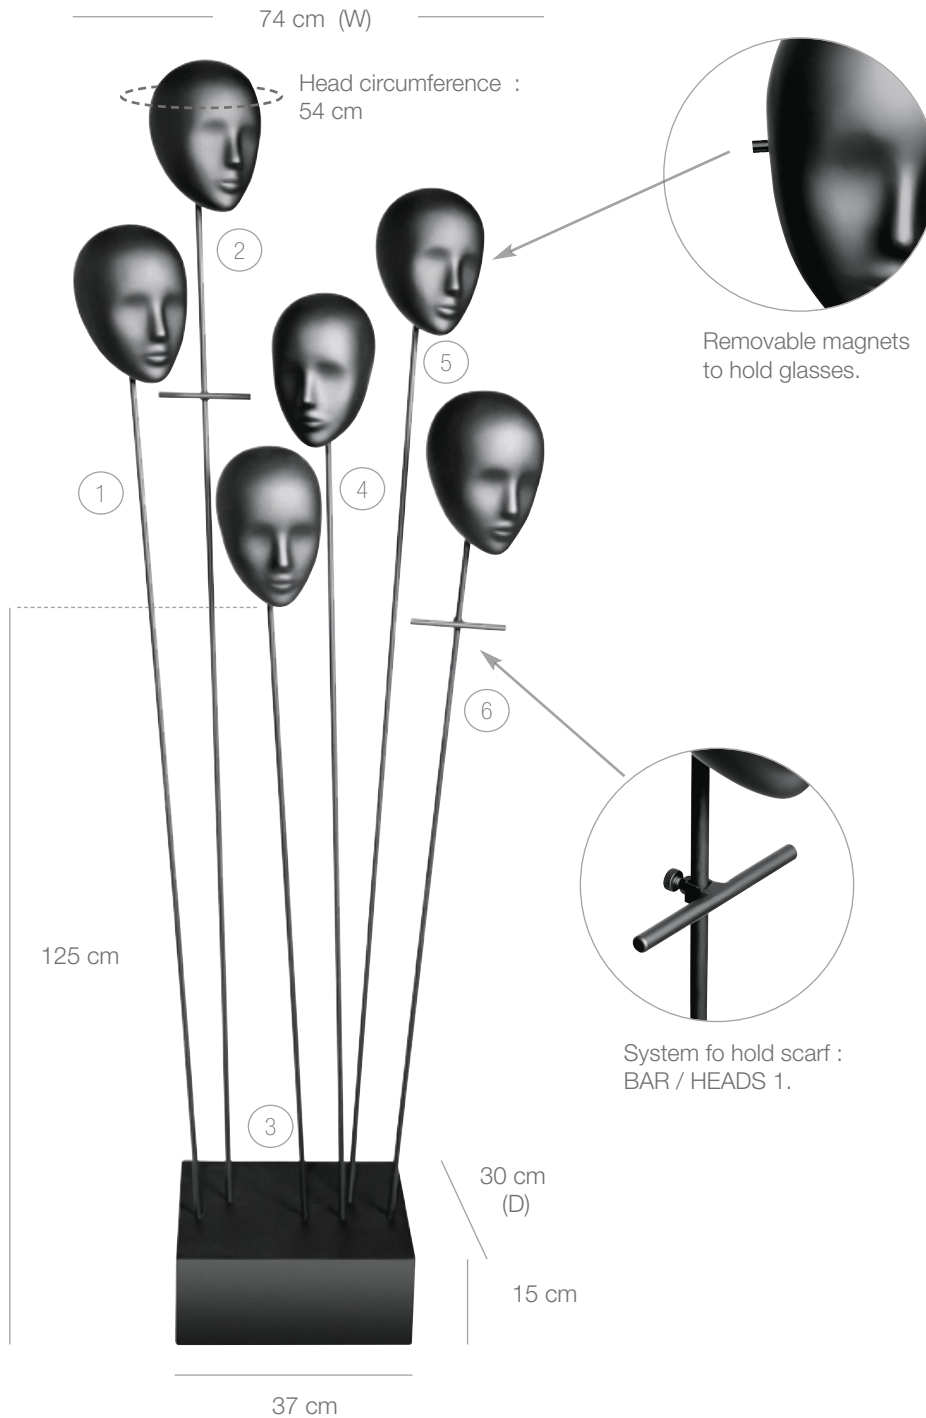

194 cm  
(H)

COLLECTION 62 SKETCH ACCESSORIES

Product Reference Sheet

Mensurations cm / Measurements cm

H / Height	194
W / Width	74
D / Depth	30

Taille des tiges cm / Size of the rods cm

N°1	151
N°2	168
N°3	120
N°4	142
N°5	158
N°6	129

Round rods  $\varnothing$  10 mm with a square section on 10 cm.

BAR / HEADS 1 sold seperatly.