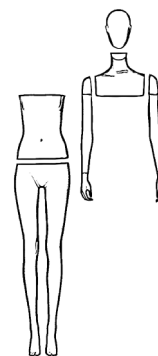

L2

L4

realistic feet

removable
top bust
removable
head

© Copyright 2016. SARL MAPI WINDOW FRANCE. All rights reserved.

Mensurations cm / Measurements inches

Poitrine / bust	78 cm	30 ³ / ₄ "
Taille / waist	63 cm	24 ³ / ₄ "
Hanches / hips	90 cm	35 ³ / ₈ "
Hauteur / height	186 cm	6' 1 ¹ / ₄ "
Talon / heel	9 cm	3 ¹ / ₂ "

Confection / Clothing

EUR

Veste / jacket	XS-S / 34-36
Haut / top	XS-S / 34-36
Pantalon / trousers	XS-S / 34-36
Robe / dress	XS-S / 34-36
Sous-vêtements / underwear	80B / 34
Pointure / shoes	38-39

Measurements are based on average size of the mannequins in the collection and some positions may vary in size.

Removable head and top bust.
Magnetic shoulder fitting for easy dressing.
Foot & calf fittings included.
Buttock & back fittings optional.
Open toes.