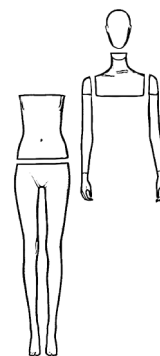

L2

L4

realistic feet

removable
top bust
removable
head

Mensurations cm / Measurements inches

Poitrine / bust	78 cm	30 ³ / ₄ "
Taille / waist	63 cm	24 ³ / ₄ "
Hanches / hips	90 cm	35 ³ / ₈ "
Hauteur / height	186 cm	6' 1 ¹ / ₄ "
Talon / heel	9 cm	3 ¹ / ₂ "

Confection / Clothing EUR

Veste / jacket	XS-S / 34-36
Haut / top	XS-S / 34-36
Pantalon / trousers	XS-S / 34-36
Robe / dress	XS-S / 34-36
Sous-vêtements / underwear	80B / 34
Pointure / shoes	38-39

Measurements are based on average size of the mannequins in the collection and some positions may vary in size.

Removable head and top bust.
Magnetic shoulder fitting for easy dressing.
Left leg with spring fitting for easy dressing.
Foot & calf fittings included.
Buttock & back fittings optional.
Open toes.