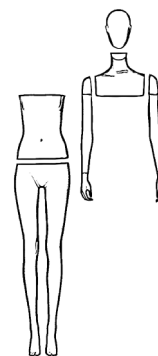

L2

L4

realistic feet

removable
top bust
removable
head

© Copyright 2016. SARL MAPI WINDOW FRANCE. All rights reserved.

COLLECTION 85 REVERSO

Product Reference Sheet

Mensurations cm / Measurements inches

Poitrine / bust	78 cm	30 ³ / ₄ "
Taille / waist	63 cm	24 ³ / ₄ "
Hanches / hips	90 cm	35 ³ / ₈ "
Hauteur / height	186 cm	6' 1 ¹ / ₄ "
Talon / heel	9 cm	3 ¹ / ₂ "

Confection / Clothing EUR

Veste / jacket	XS-S / 34-36
Haut / top	XS-S / 34-36
Pantalon / trousers	XS-S / 34-36
Robe / dress	XS-S / 34-36
Sous-vêtements / underwear	80B / 34
Pointure / shoes	38-39

Measurements are based on average size of the mannequins in the collection and some positions may vary in size.

Removable head and top bust.
Magnetic shoulder fitting for easy dressing.
Foot & calf fittings included.
Buttock & back fittings optional.
No leg cut.
Open toes.