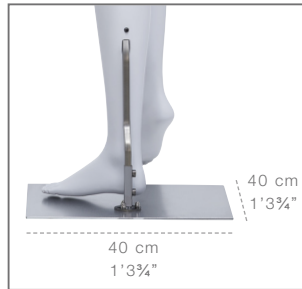

Spring fitting

55 cm

M2

RF9

SMB/40/E

COLLECTION 123 ATHLETICS
Product Reference Sheet

- width: 72 cm
- shoulder width: 42 cm
- should circumference: 95 cm
- chest measure: 83 cm
- waist measure: 66 cm
- pelvis measure: 85 cm
- hips measure: 95 cm

- heels height: 2 cm
- mannequin height: 182 cm

Confection / Clothing
M / 38 EUR Size 6 US
Sneakers 36

Metal base only (no glass base).
Calf rod only (no foot fitting).