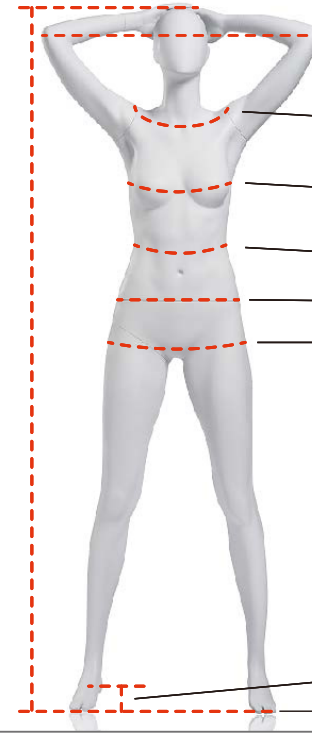

Spring fitting

55 cm

M2

RF9

SMB/40/E

COLLECTION 123 ATHLETICS
Product Reference Sheet

- width: 72 cm
- shoulder width: 42 cm
- should circumference: 95 cm
- chest measure: 83 cm
- waist measure: 66 cm
- pelvis measure: 85 cm
- hips measure: 95 cm

- heels height: 2 cm
- mannequin height: 182 cm

Confection / Clothing
M / 38 EUR Size 6 US
Sneakers 36

Metal base only (no glass base).
Calf rod only (no foot fitting).