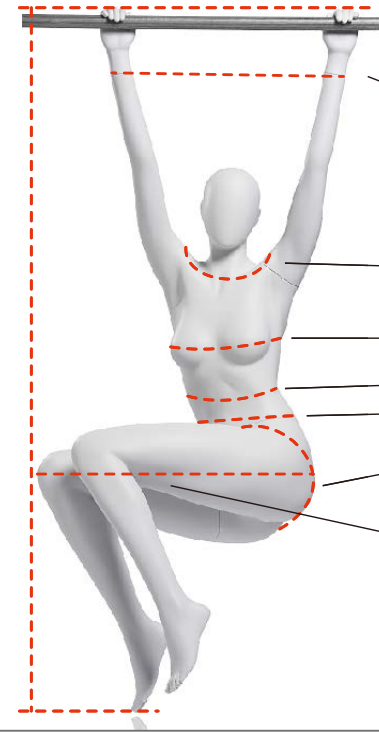

Diameter for
the bar/tube
20-25 mm max
support
not included

soft resin hands

M2

RF9

160 cm

width: 59 cm

shoulder width: 35 cm
should circumference: 89 cm

chest measure: 91 cm

waist measure: 68 cm

pelvis measure: 76 cm

hips measure: 99 cm

width: 63 cm

Confection / Clothing
M / 38 EUR Size 6 US
Sneakers 36