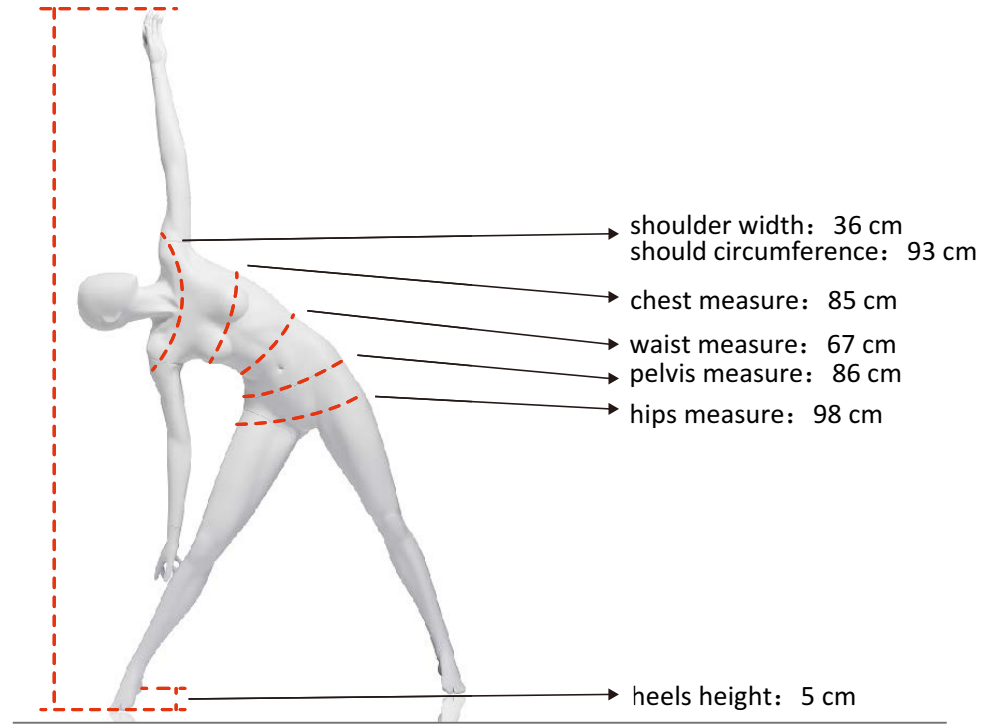

210 cm

109 cm

M2

RF9

SMB/40/E

COLLECTION 123 ATHLETICS
Product Reference Sheet

Confection / Clothing
M / 38 EUR Size 6 US
Sneakers 36

Metal base only (no glass base).
Calf rod only (no foot fitting).