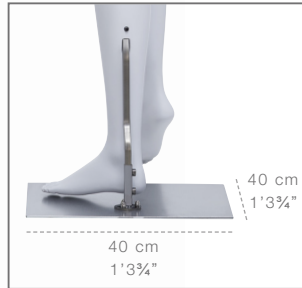

210 cm

109 cm

M2

RF9

SMB/40/E

COLLECTION 123 ATHLETICS
Product Reference Sheet

Confection / Clothing
M / 38 EUR Size 6 US
Sneakers 36

Metal base only (no glass base).
Calf rod only (no foot fitting).