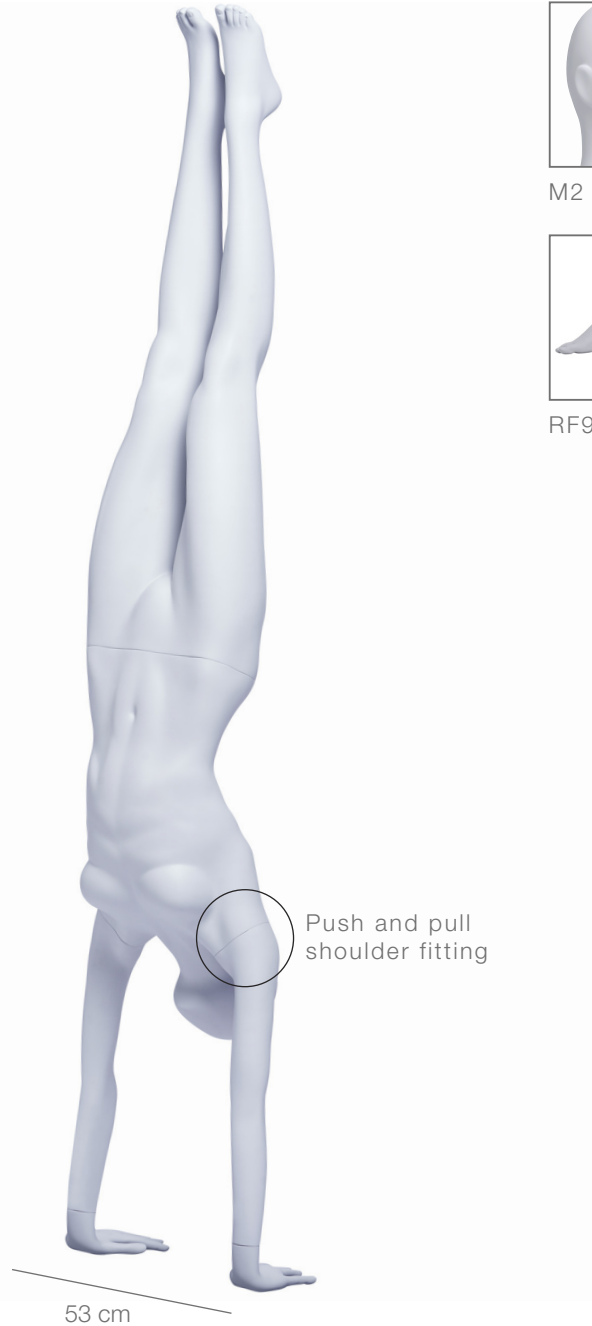

222 cm

M2

RF9

© Copyright 2023. MAPI WINDOW FRANCE. All rights reserved.

COLLECTION 123 ATHLETICS
Product Reference Sheet

Confection / Clothing
M / 38 EUR Size 6 US
Sneakers 36

Metal base only (no glass base).
SMB/62/40/E