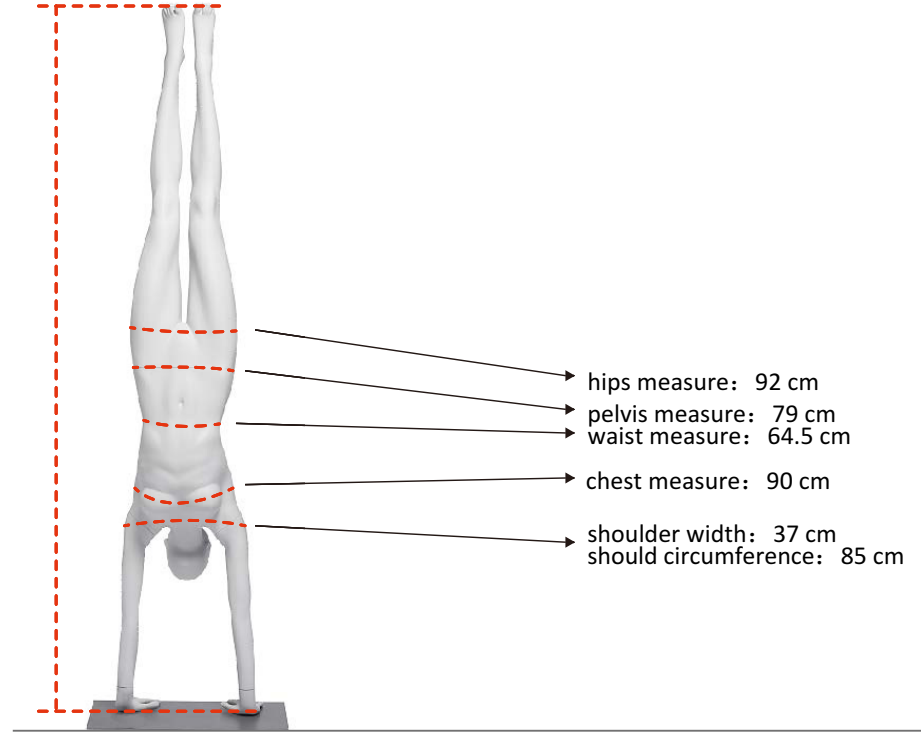

222 cm

M2

RF9

© Copyright 2023. MAPI WINDOW FRANCE. All rights reserved.

COLLECTION 123 ATHLETICS
Product Reference Sheet

Confection / Clothing
M / 38 EUR Size 6 US
Sneakers 36

Metal base only (no glass base).
SMB/62/40/E