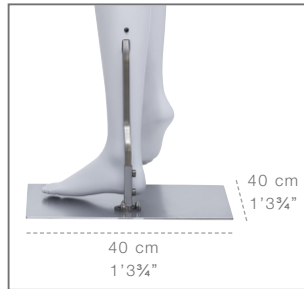

M2

RF9

SMB/40/E

COLLECTION 123 ATHLETICS
 Product Reference Sheet

Confection / Clothing
 M / 38 EUR Size 6 US
 Sneakers 36

Metal base only (no glass base).
 Calf rod only (no foot fitting).