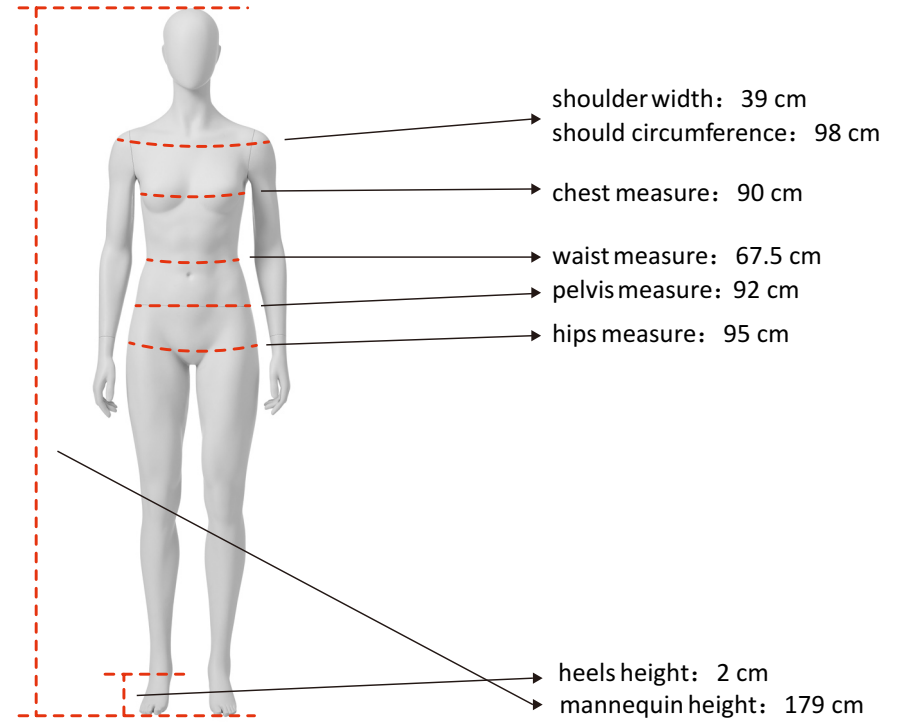

M2

RF9

SMB/40/E

COLLECTION 123 ATHLETICS
 Product Reference Sheet

Confection / Clothing
 M / 38 EUR Size 6 US
 Sneakers 36

Metal base only (no glass base).
 Calf rod only (no foot fitting).