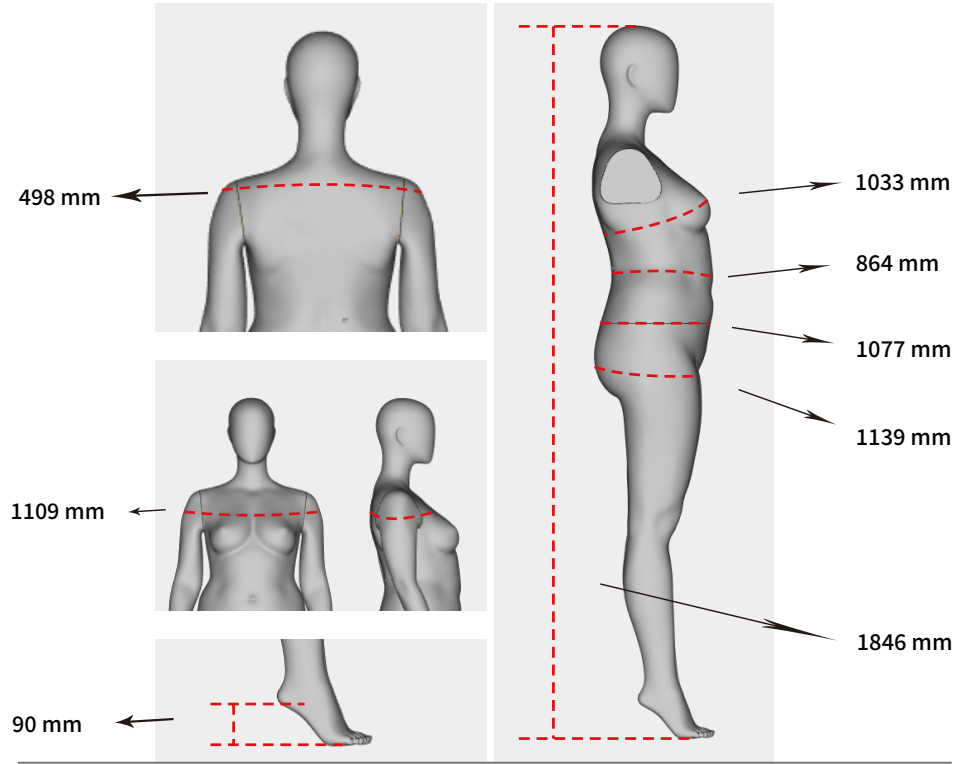

N7 Egg head
with ears

RF15

COLLECTION 135 VOLUPTUOUS
Product Reference Sheet

Confection / Clothing
XXL / 48 EUR
Size 16 US
shoes 40

Foot & calf fitting included. Buttock & back fittings optional.
Open toes.