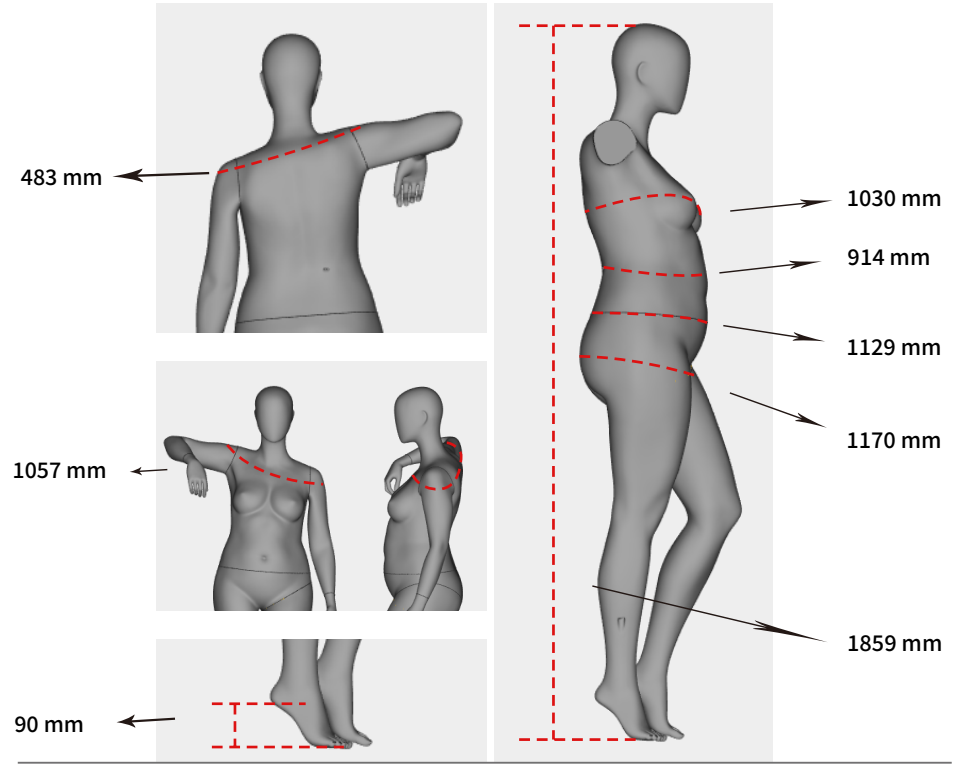

780 mm

N7 Egg head with ears

RF15

WWW.WINDOWFRANCE.COM

© Copyright 2023, MAPI WINDOW FRANCE. All rights reserved.

COLLECTION 135 VOLUPTUOUS
Product Reference Sheet

Confection / Clothing
XXL / 48 EUR
Size 16 US
shoes 40

Foot & calf fitting included. Buttock & back fittings optional.
Open toes.

135 02