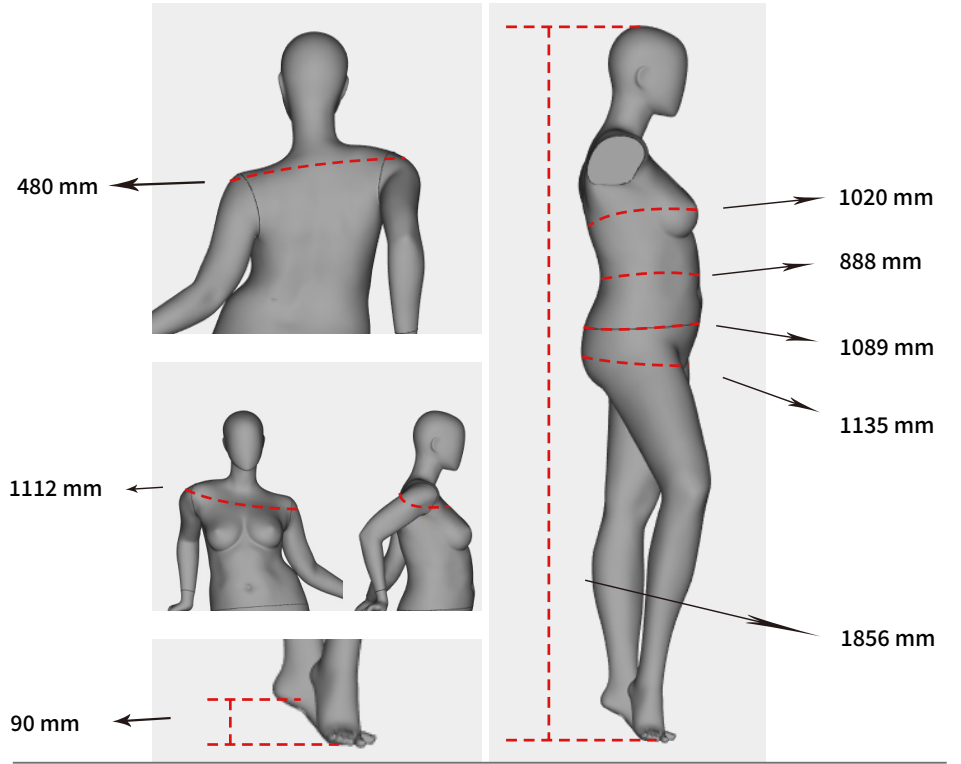

N7 Egg head
with ears

RF15

Confection / Clothing
XXL / 48 EUR Size 16 US
shoes 40

Foot & calf fitting included. Buttock & back fittings optional.
Open toes.