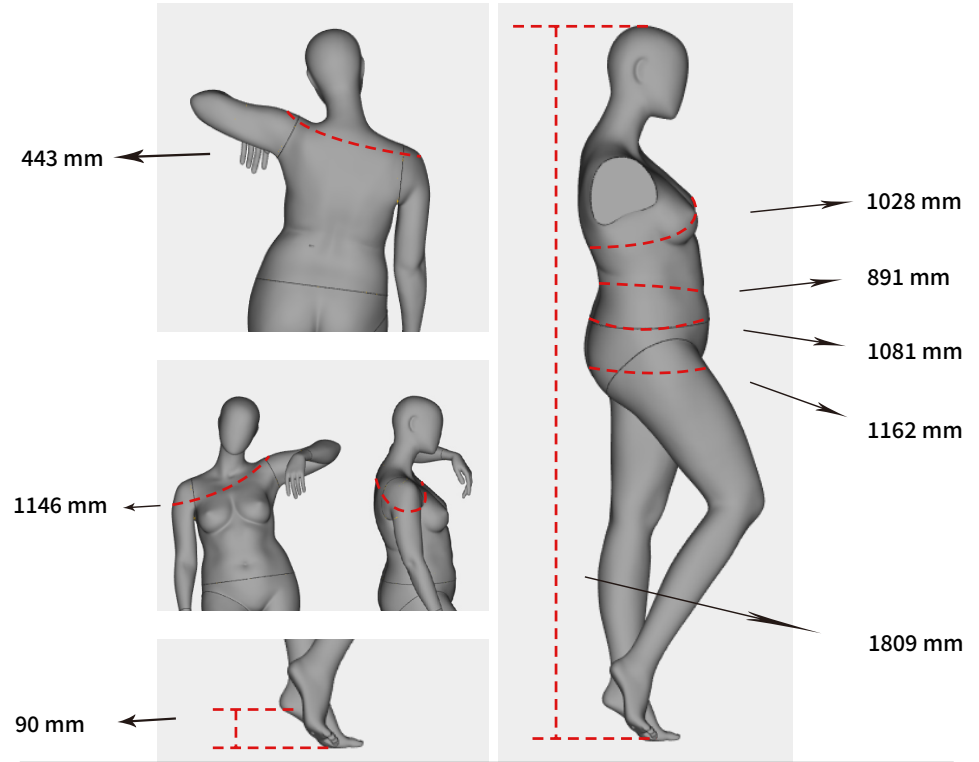

690 mm

N7 Egg head
with ears

RF15

Confection / Clothing
 XXL / 48 EUR Size 16 US
 shoes 40

Foot & calf fitting included. Buttock & back fittings optional.
 Open toes.