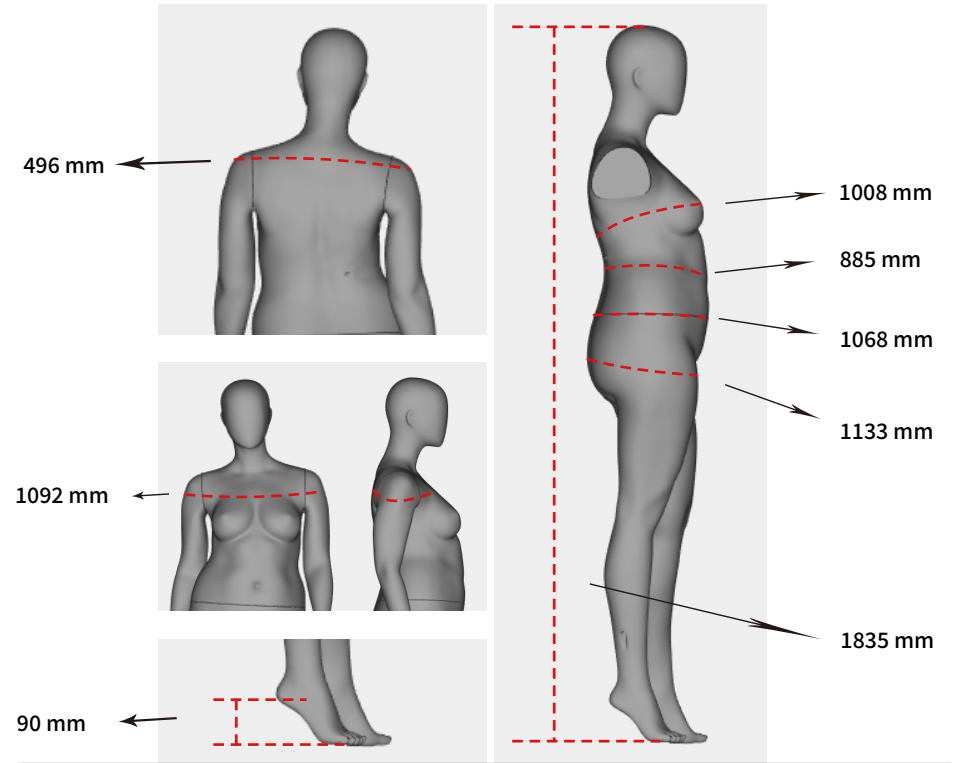

N7 Egg head  
with ears

RF15

493 mm

COLLECTION 135 VOLUPTUOUS  
Product Reference Sheet

Confection / Clothing  
XXL / 48 EUR      Size 16 US  
shoes 40

Foot & calf fitting included. Buttock & back fittings optional.  
Open toes.