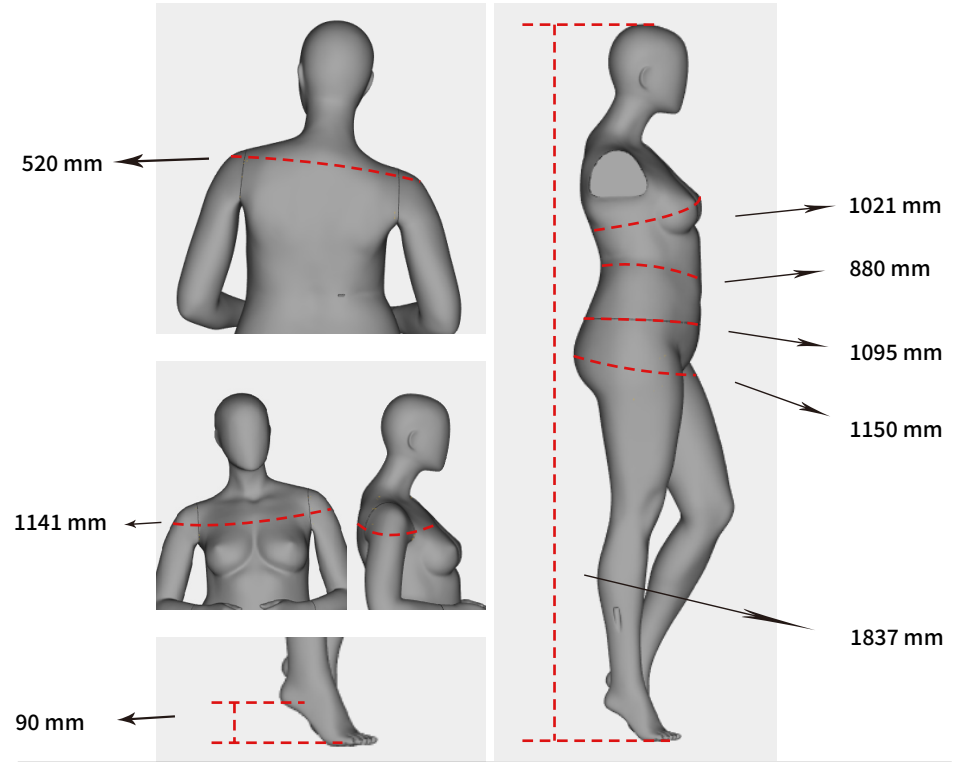

N7 Egg head
with ears

RF15

Confection / Clothing
 XXL / 48 EUR
 Size 16 US
 shoes 40

Foot & calf fitting included. Buttock & back fittings optional.
 Open toes.