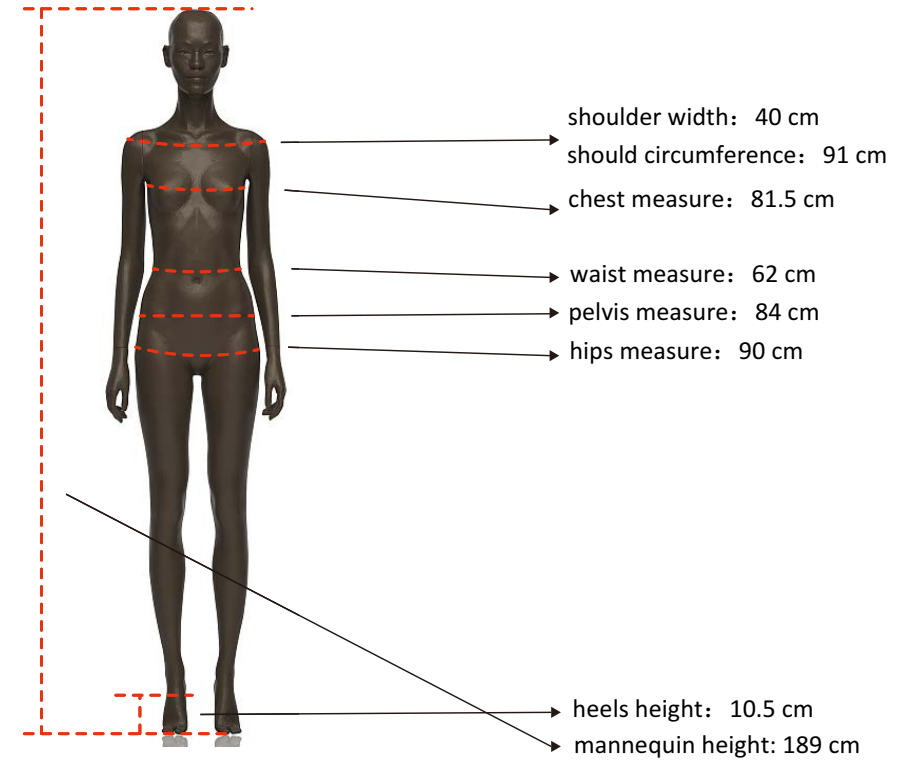

sculpted head CU
Kelly

realistic feet RF14
open toes

Havana
BM 2108-20 matt

© Copyright 2023, MAPI WINDOW FRANCE. All rights reserved.

COLLECTION 149 FACETTE

Product Reference Sheet

Mensurations cm

Confection / Clothing

shoes 36-37

Foot & calf fitting included.
Buttock & back fittings not available.