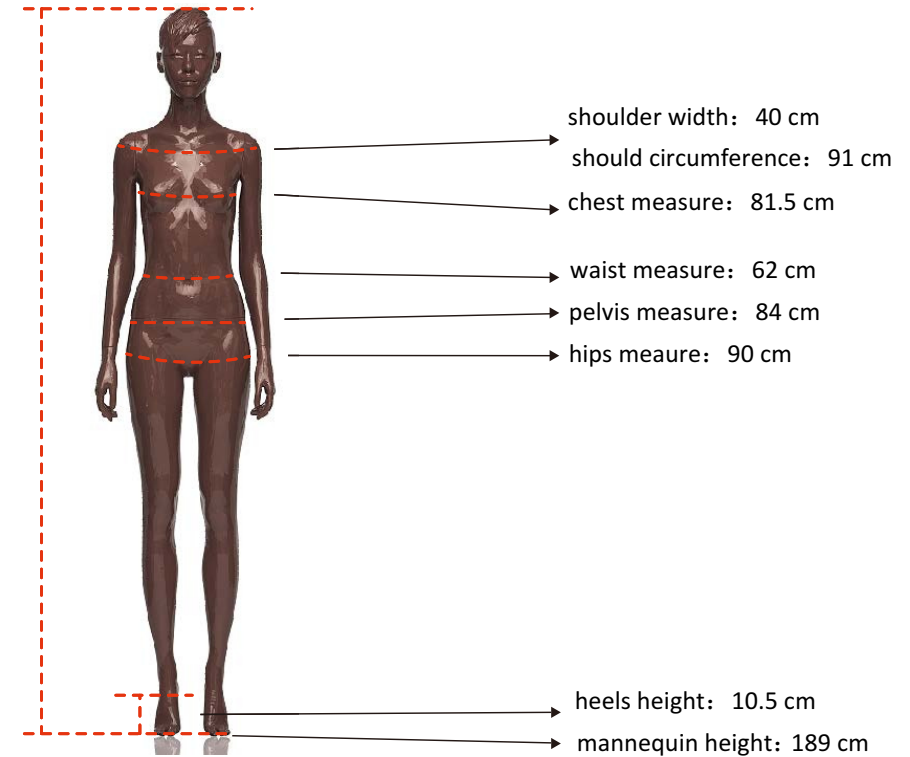

sculpted head CV
Sheena

realistic feet RF14
open toes

Sierra
BM 2101-30 glossy

COLLECTION 149 FACETTE
Product Reference Sheet

Mensurations cm

Confection / Clothing

shoes 36-37

Foot & calf fitting included.
Buttock & back fittings not available.