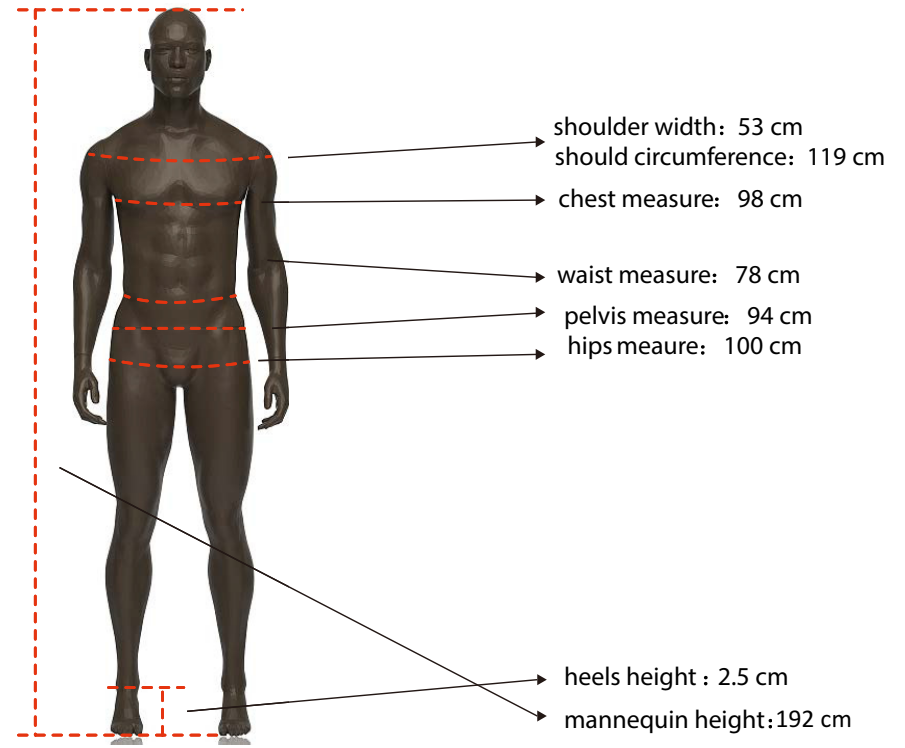

sculpted head CS
Carlos

realistic feet RF
open toes

Havana
BM 2108-20 matt

COLLECTION 153 FACETTE
Product Reference Sheet

Mensurations cm

Confection / Clothing

shoes 42

Foot & calf fitting included.
Buttock & back fittings not available.