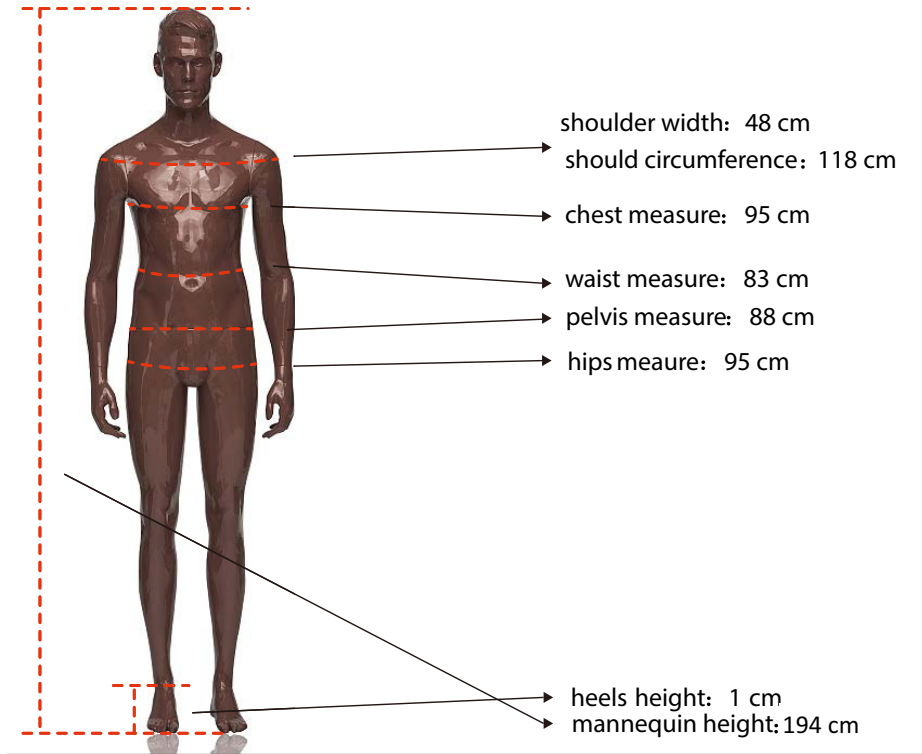

sculpted head CT
 Tomasz

realistic feet RF
 open toes

Sierra
 BM 2101-30 glossy

COLLECTION 153 FACETTE

Product Reference Sheet

Mensurations cm

Confection / Clothing

shoes 42

Foot & calf fitting included.
 Buttock & back fittings not available.