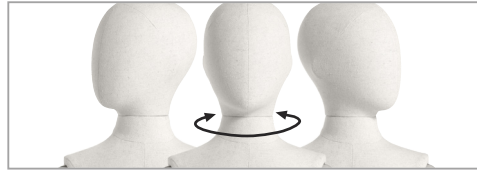

71 cm
2'4"

orientable head

CAP4/72.4/...(*) push and pull ARMCAP1/72.4/...(*)

(*) Optional

© Copyright 2022. SAS MAPI WINDOW FRANCE. All rights reserved.

COLLECTION 72 VINTAGE KIDS TORSOS
Product Reference Sheet / Fabric

Mensurations cm / Measurements inch

Poitrine / bust	55 cm	21 ⁵ / ₈ "
Taille / waist	51 cm	20 ⁵ / ₈ "
Ventre / hips	61 cm	24"

Confection / Clothing	EUR	FR	US
-----------------------	-----	----	----

Measurements are based on average size of the mannequins in the collection and some positions may vary in size.