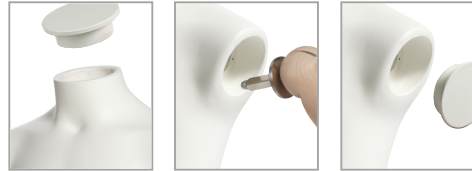

71 cm
2'4"

orientable head

CAP4/72.4/...(*) push and pull ARMCAP1/72.4/...(*)

(*) Optional

© Copyright 2022. SAS MAPI WINDOW FRANCE. All rights reserved.

COLLECTION 72 VINTAGE KIDS TORSOS
Product Reference Sheet / Painted

Mensurations cm / Measurements inch

Poitrine / bust	55 cm	21 ⁵ / ₈ "
Taille / waist	51 cm	20 ⁵ / ₈ "
Ventre / hips	61 cm	24"

Confection / Clothing	EUR	FR	US
-----------------------	-----	----	----

Measurements are based on average size of the mannequins in the collection and some positions may vary in size.

Black tripod stand (Tripod K) included.

72T4